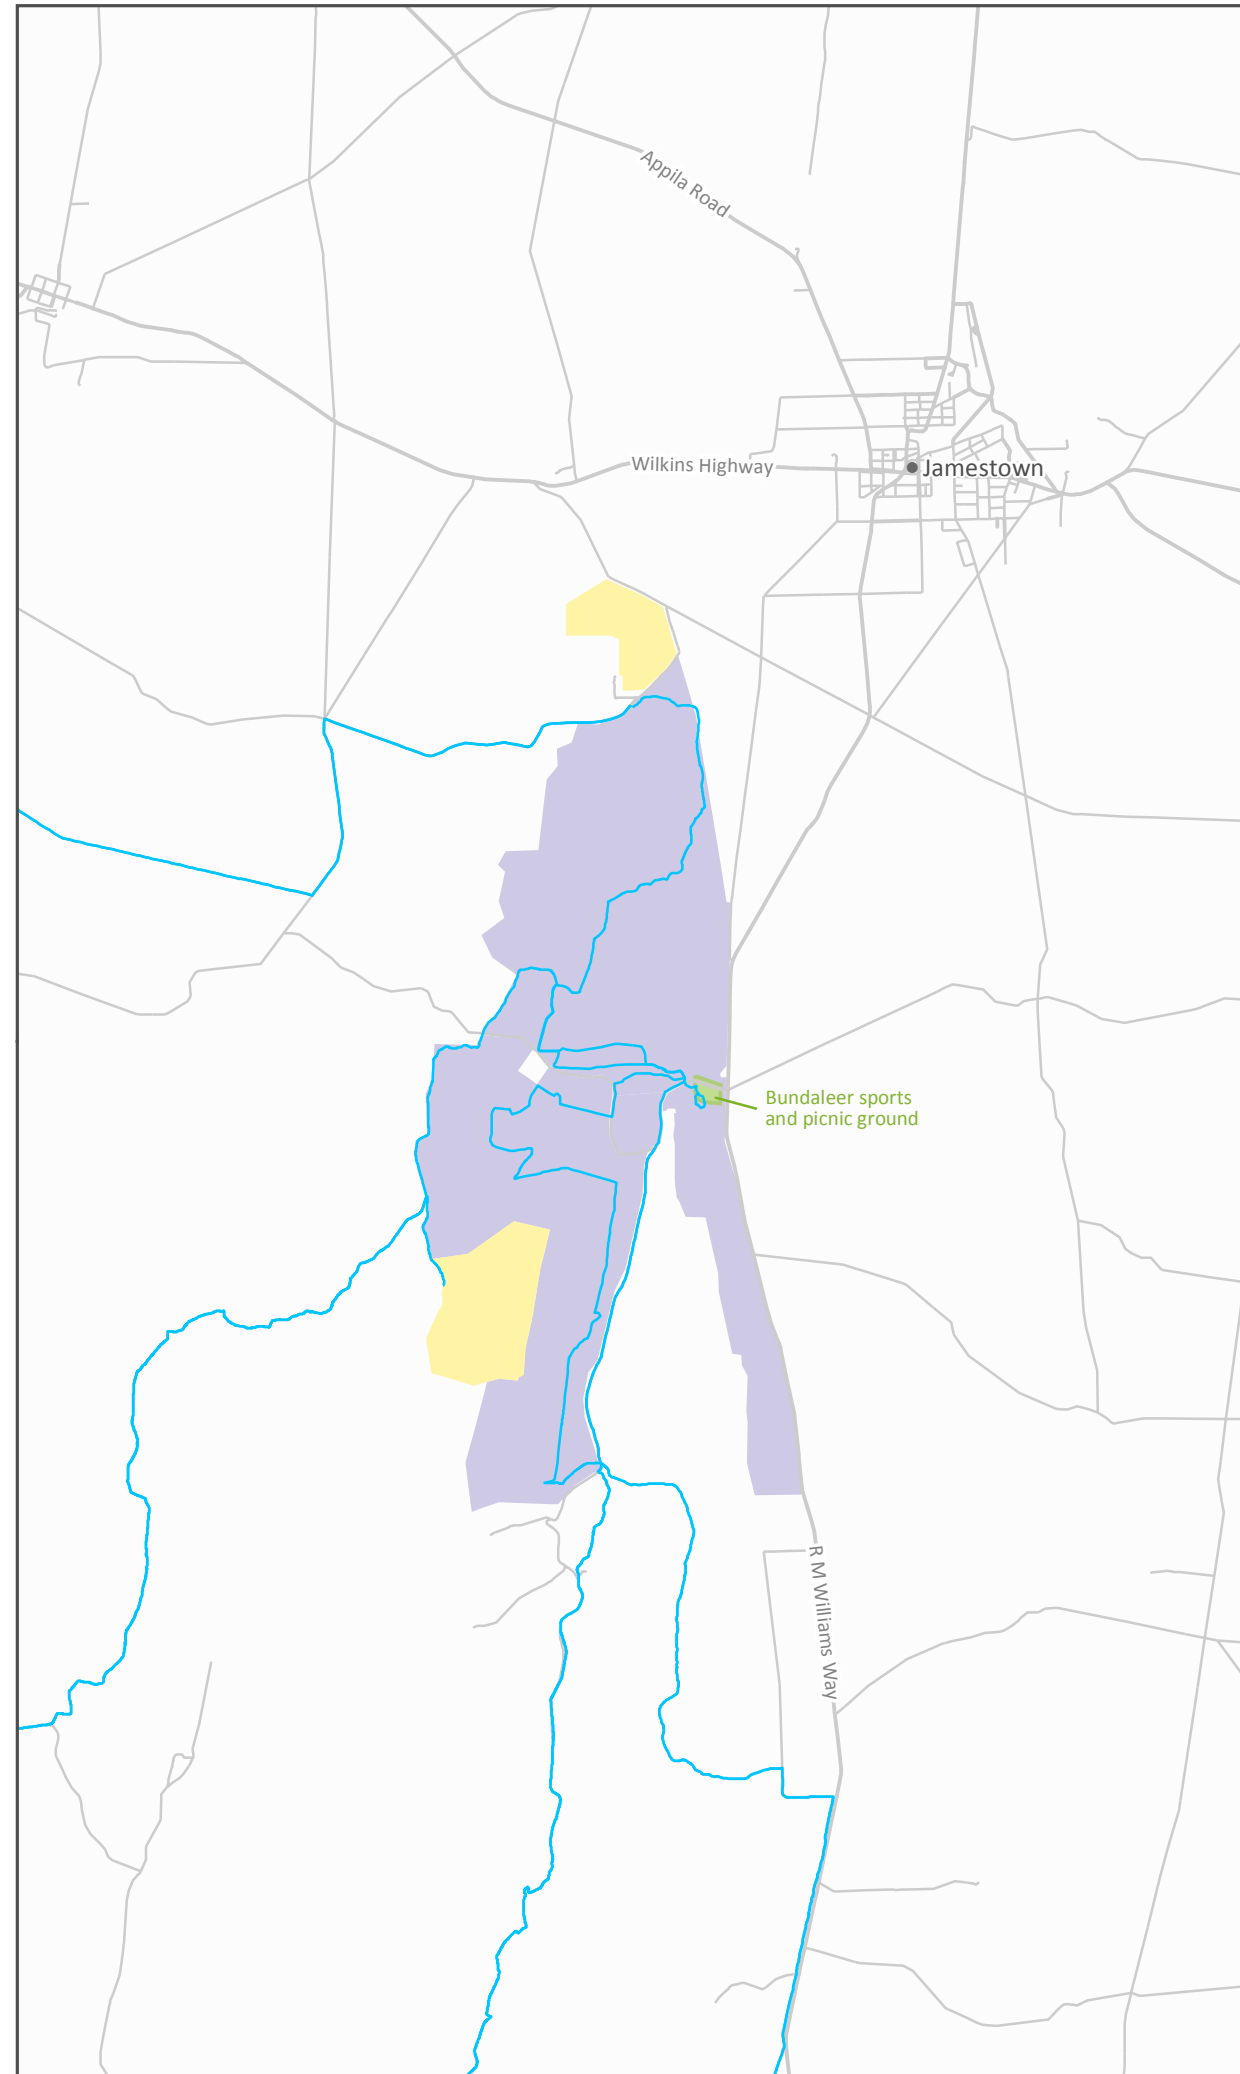

Wirrabara

Bundaleer

Mid North Forests Land Uses

- Conservation and recreation
- Agriculture
- Commercial forestry and agriculture
- Horticulture and grazing
- Recreation trails

Production date: 19/01/2018
 Data sources: ForestrySA, Department of Environment, Water and Natural Resources (DEWNR), Department of Planning, Transport and Infrastructure
 Map projection: Transverse Mercator
 Geodetic datum: GDA 1994