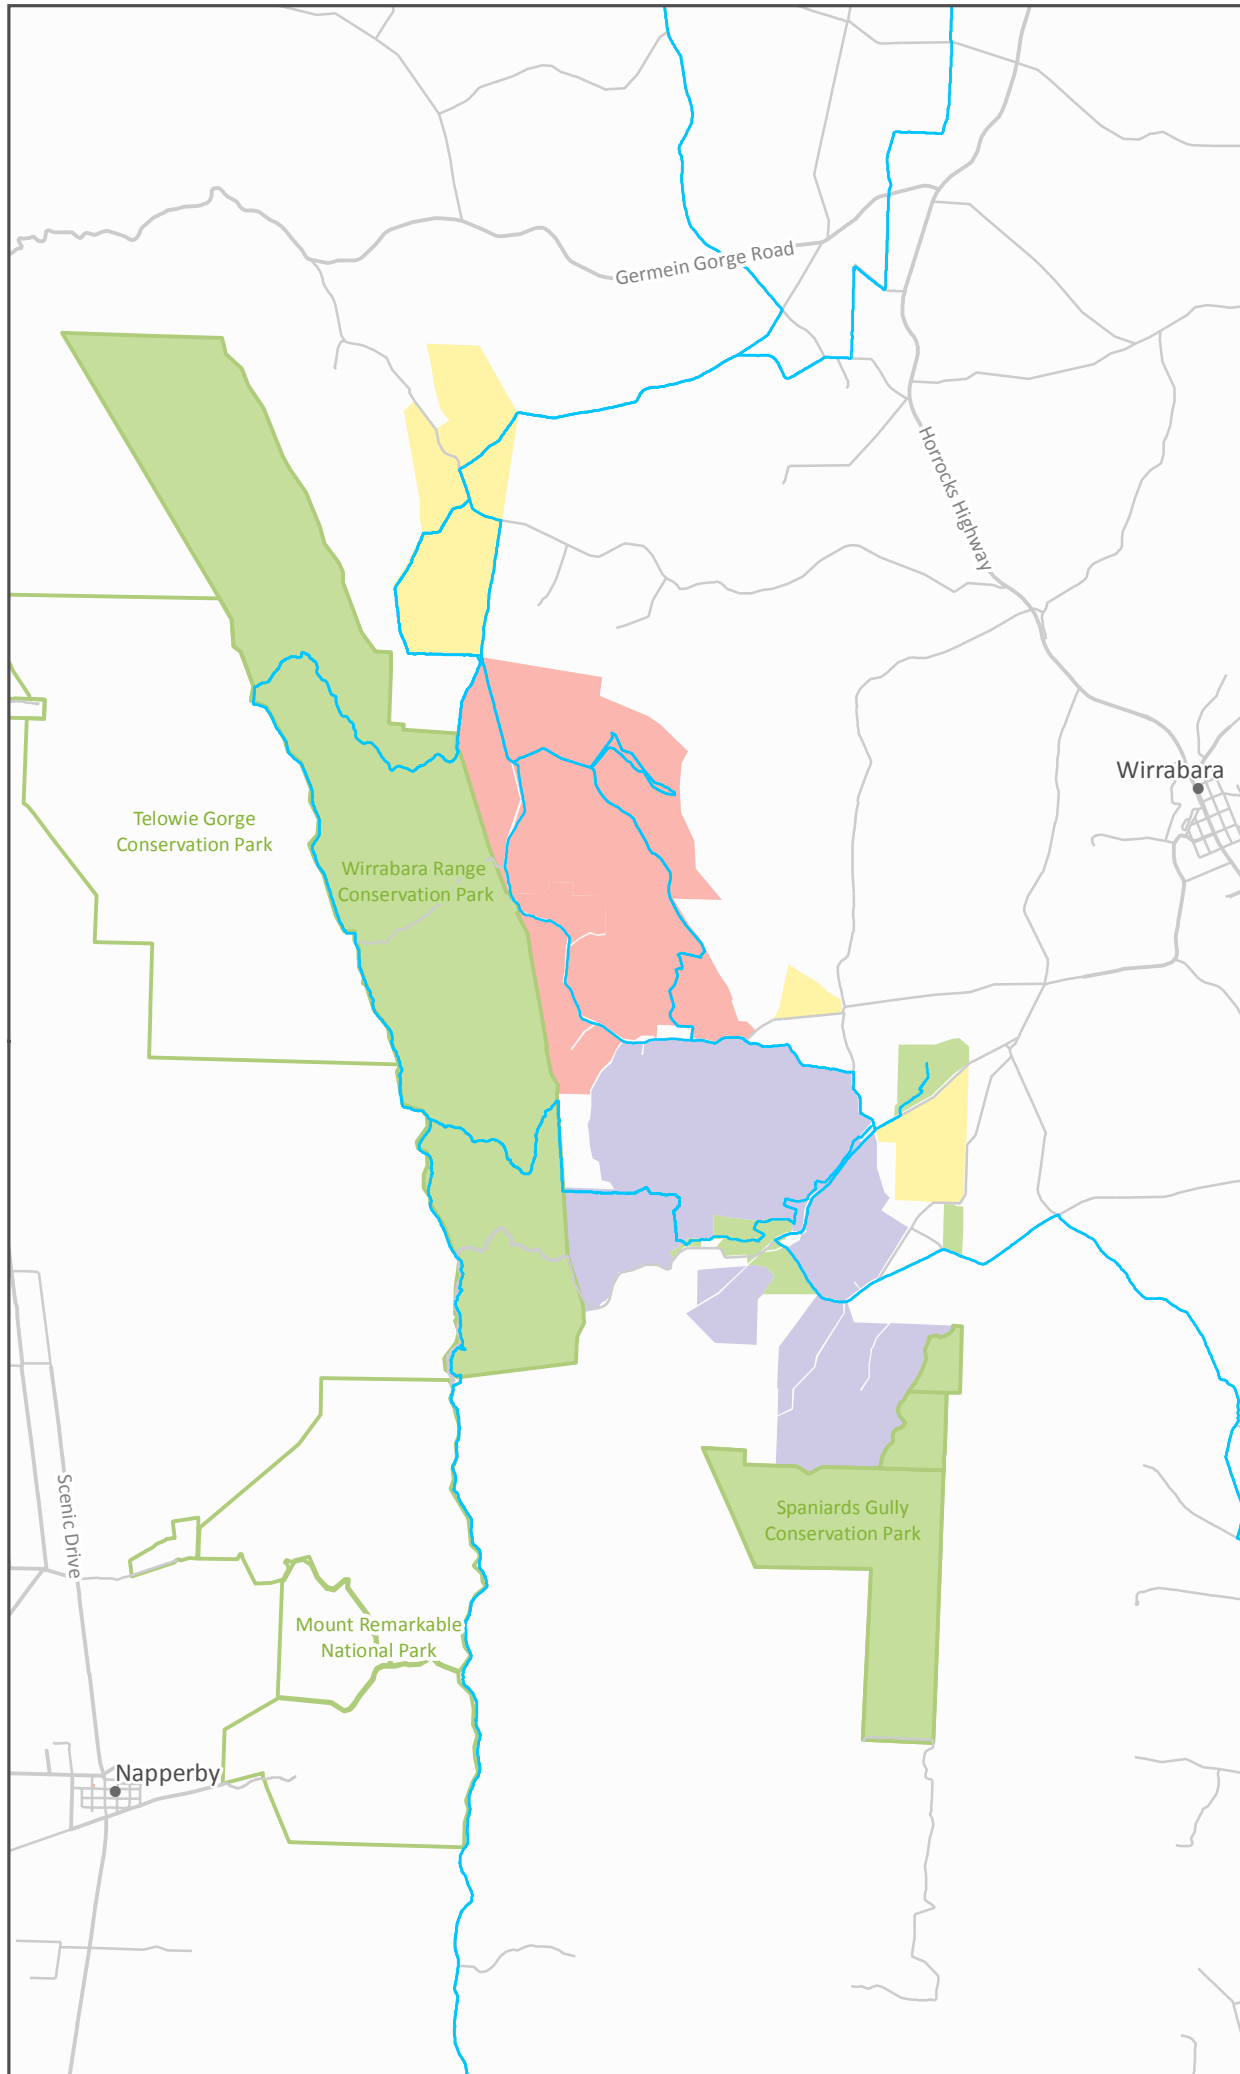

Wirrabara

Bundaleer

Mid North Forests Land Uses

- Conservation and recreation
- Agriculture
- Commercial forestry and agriculture
- Horticulture and grazing
- Recreation trails

Production date: 19/01/2018
 Data sources: ForestrySA, Department of Environment, Water and Natural Resources (DEWNR), Department of Planning, Transport and Infrastructure
 Map projection: Transverse Mercator
 Geodetic datum: GDA 1994