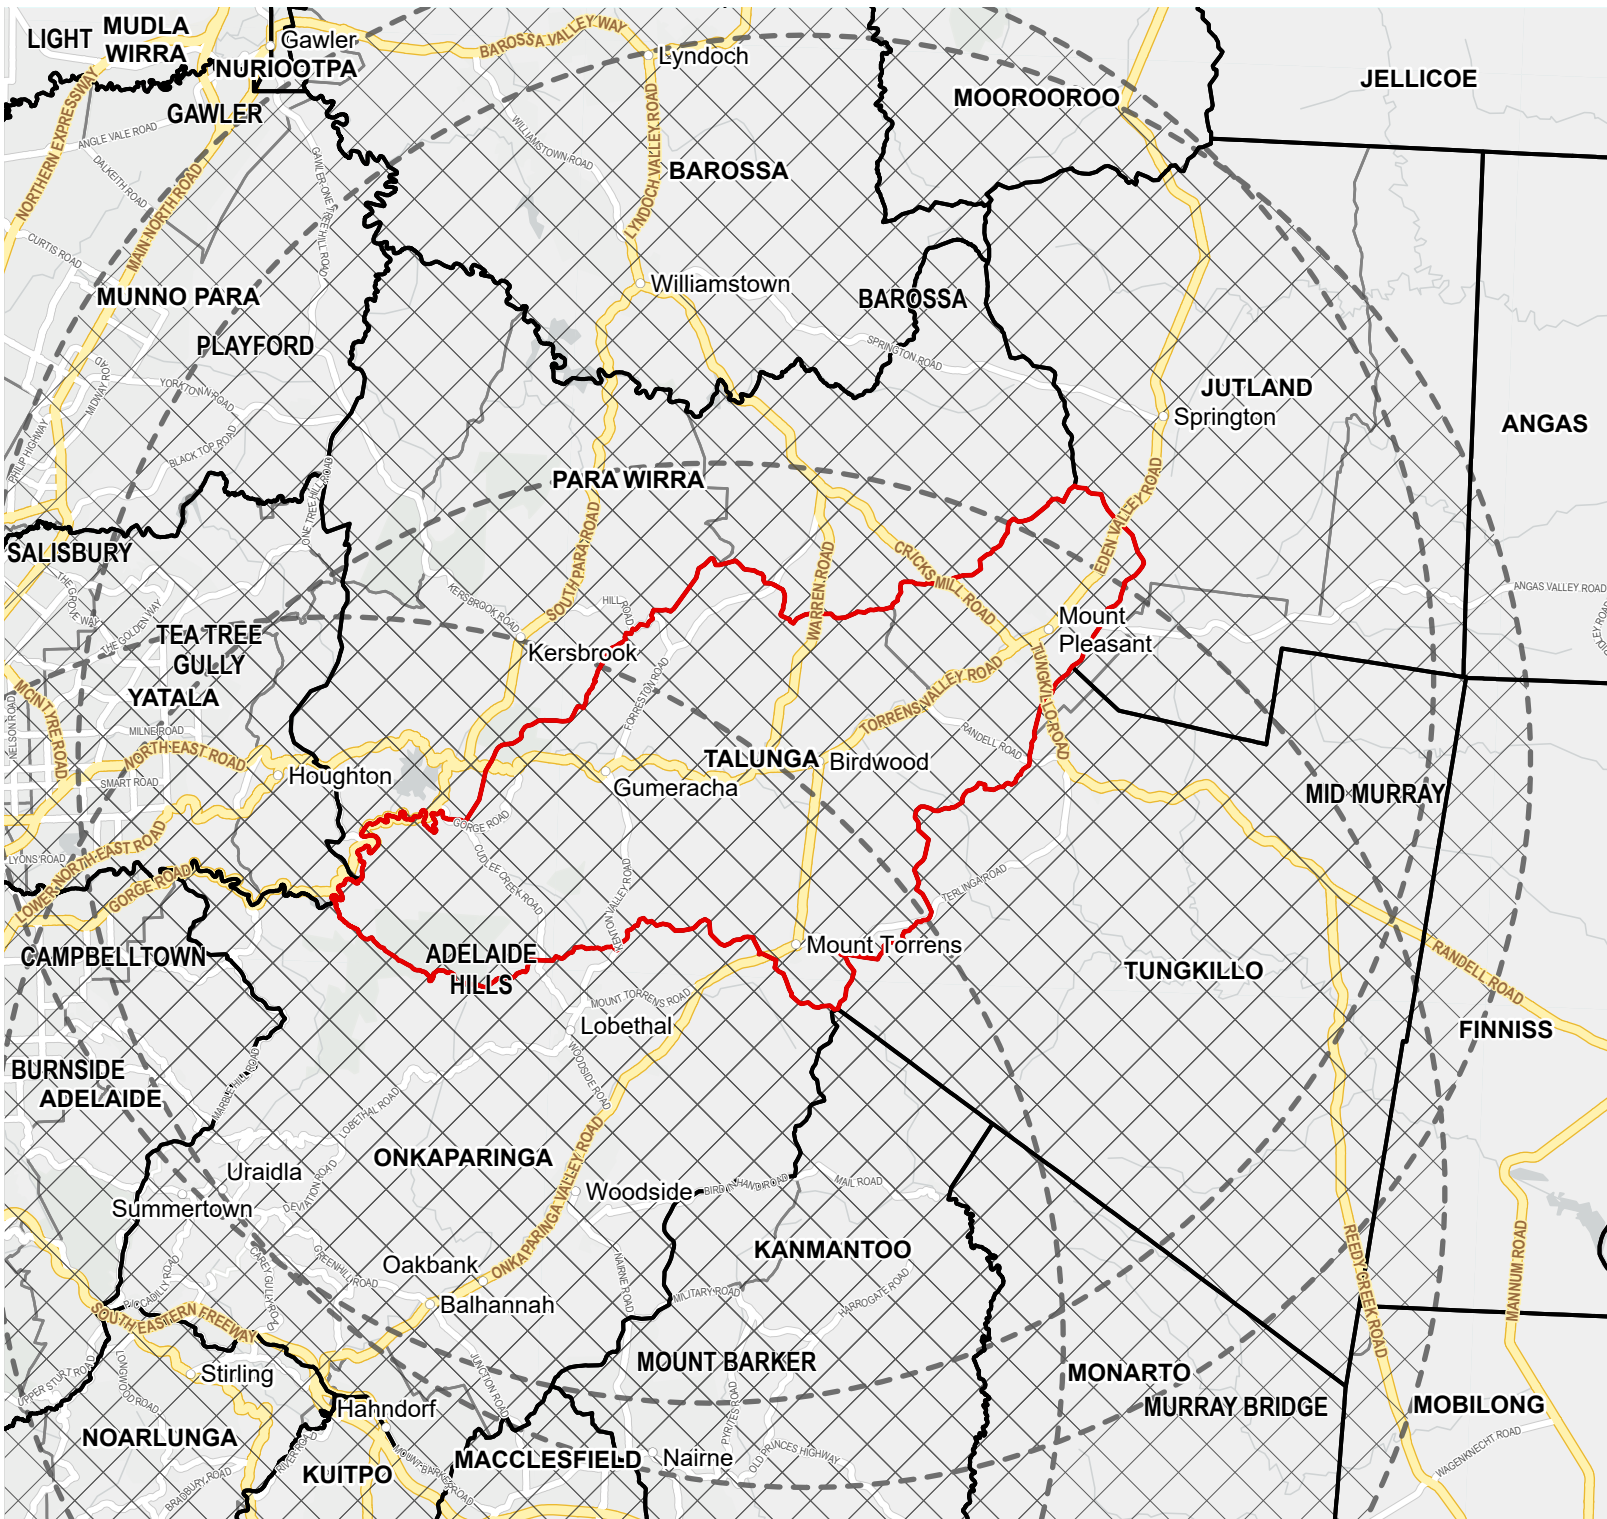

# Varroa Destructor Mite (VDM) Detection

- 25 km buffer
- Hundreds
- Local Government Areas
- Major roads
- Medium roads

Map produced date 16 December 2025  
 Map produced by PIRSA Spatial J200236  
 Data sources Government of South Australia, ESRI