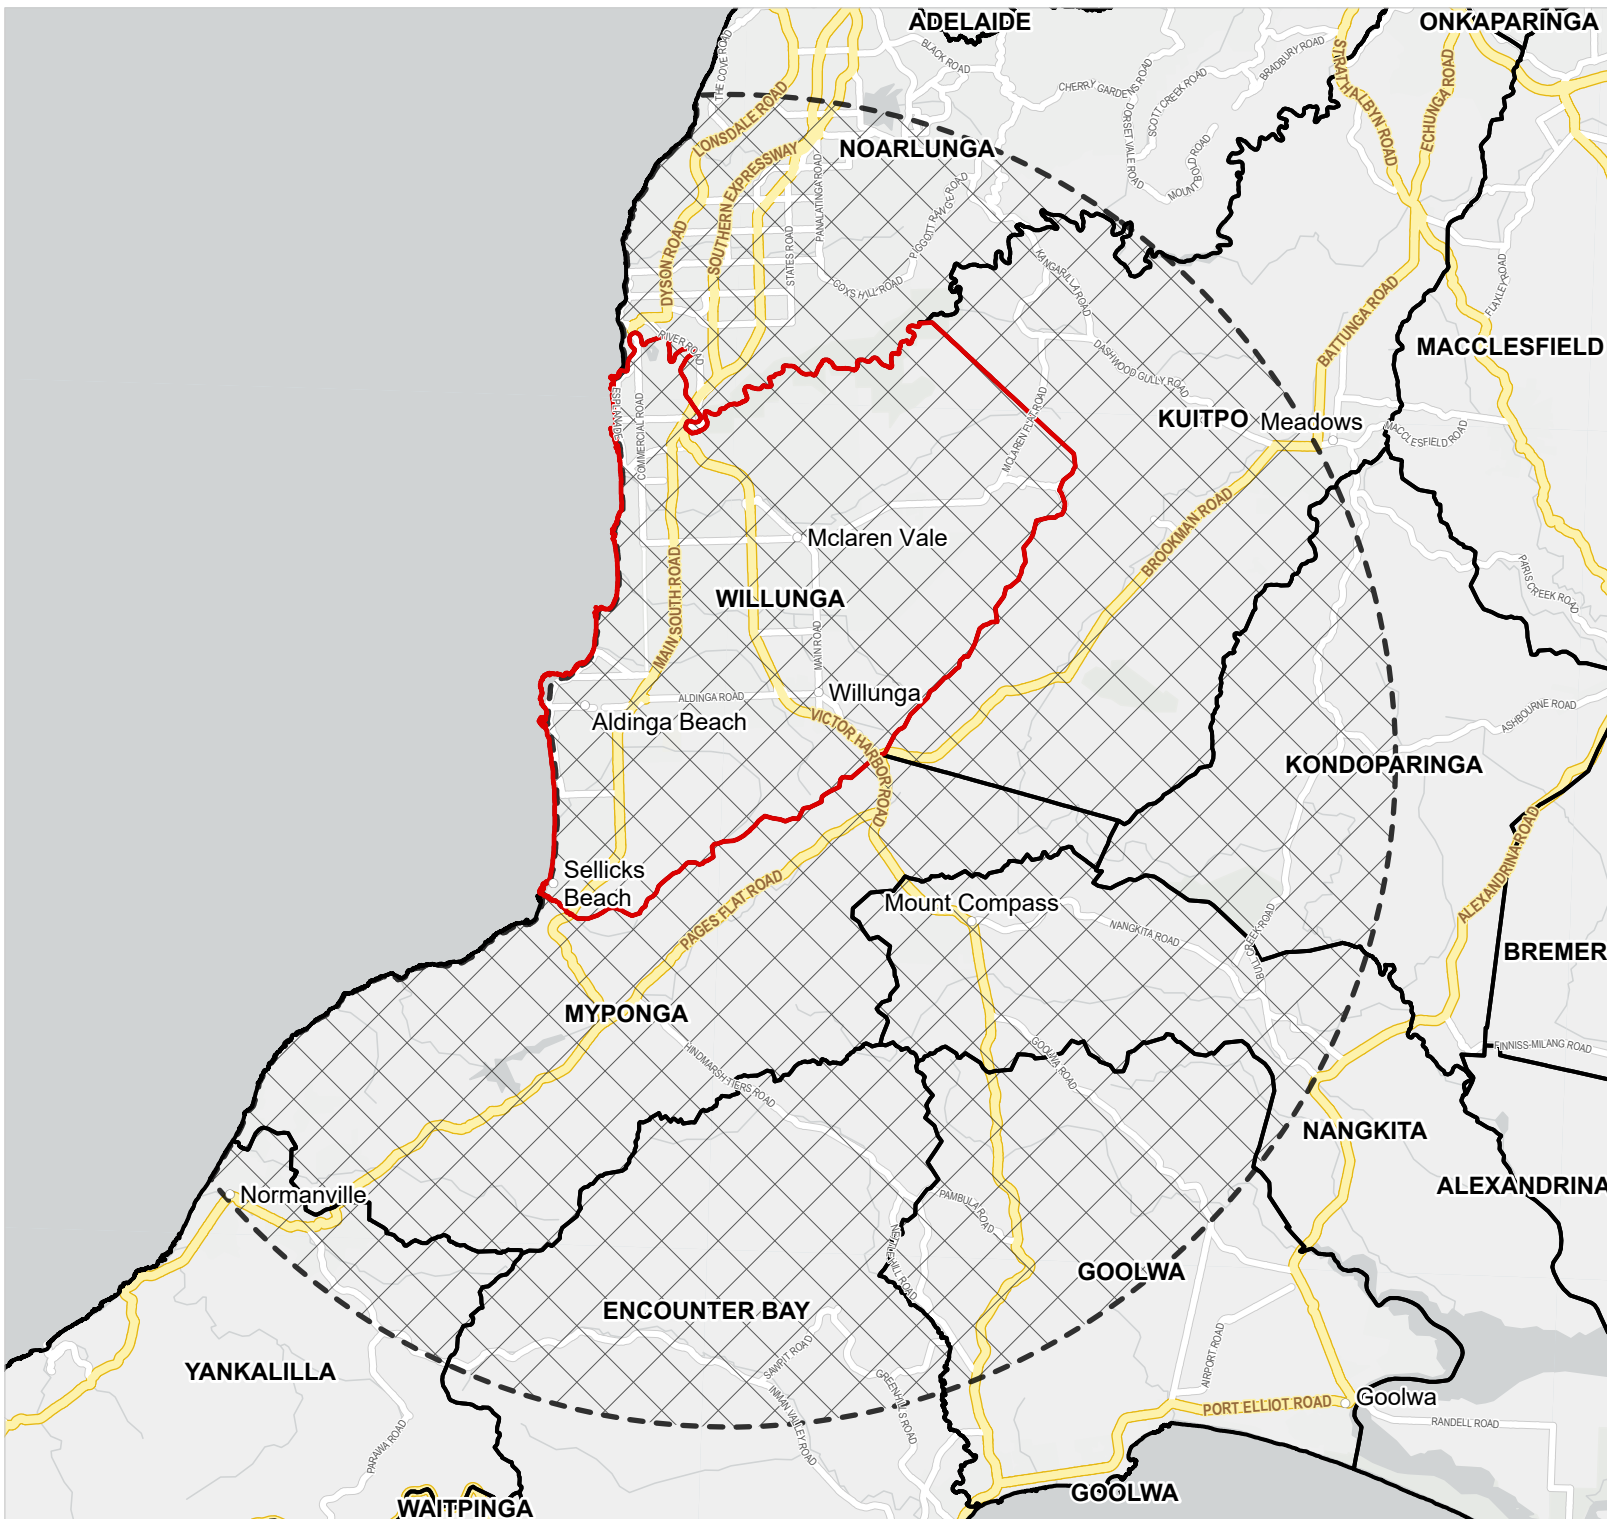

Varroa Destructor Mite (VDM) Detection

- 25 km buffer
- Hundreds
- Major roads
- Medium roads

Map produced date 26 November 2025
Map produced by PIRSA Spatial J200236
Data sources Government of South Australia, ESRI