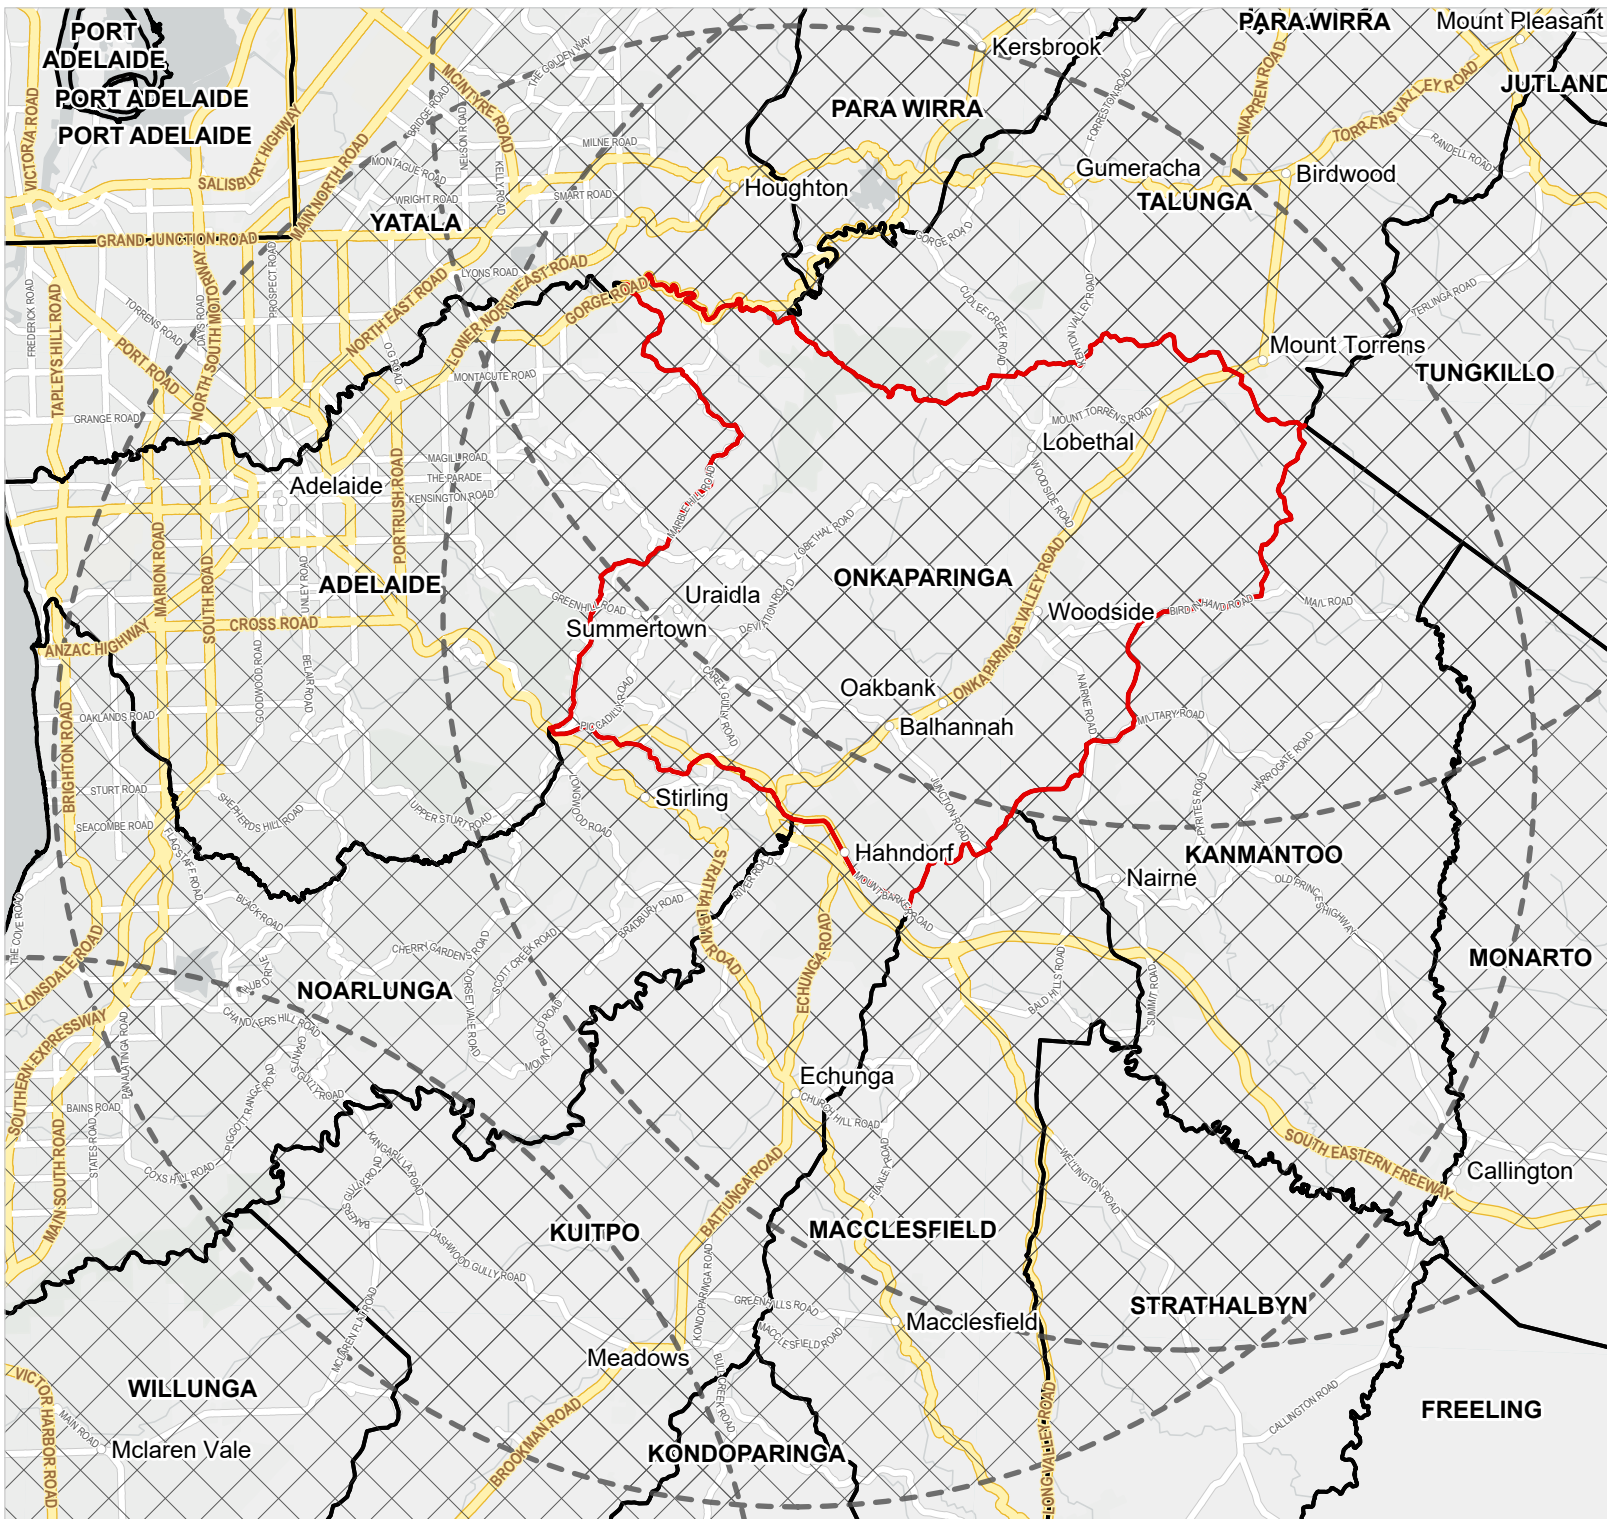

Varroa Destructor Mite (VDM) Detection

-  25 km buffer
-  Hundreds
-  Major roads
-  Medium roads

Map produced date 12 December 2025
 Map produced by PIRSA Spatial J200236
 Data sources Government of South Australia, ESRI