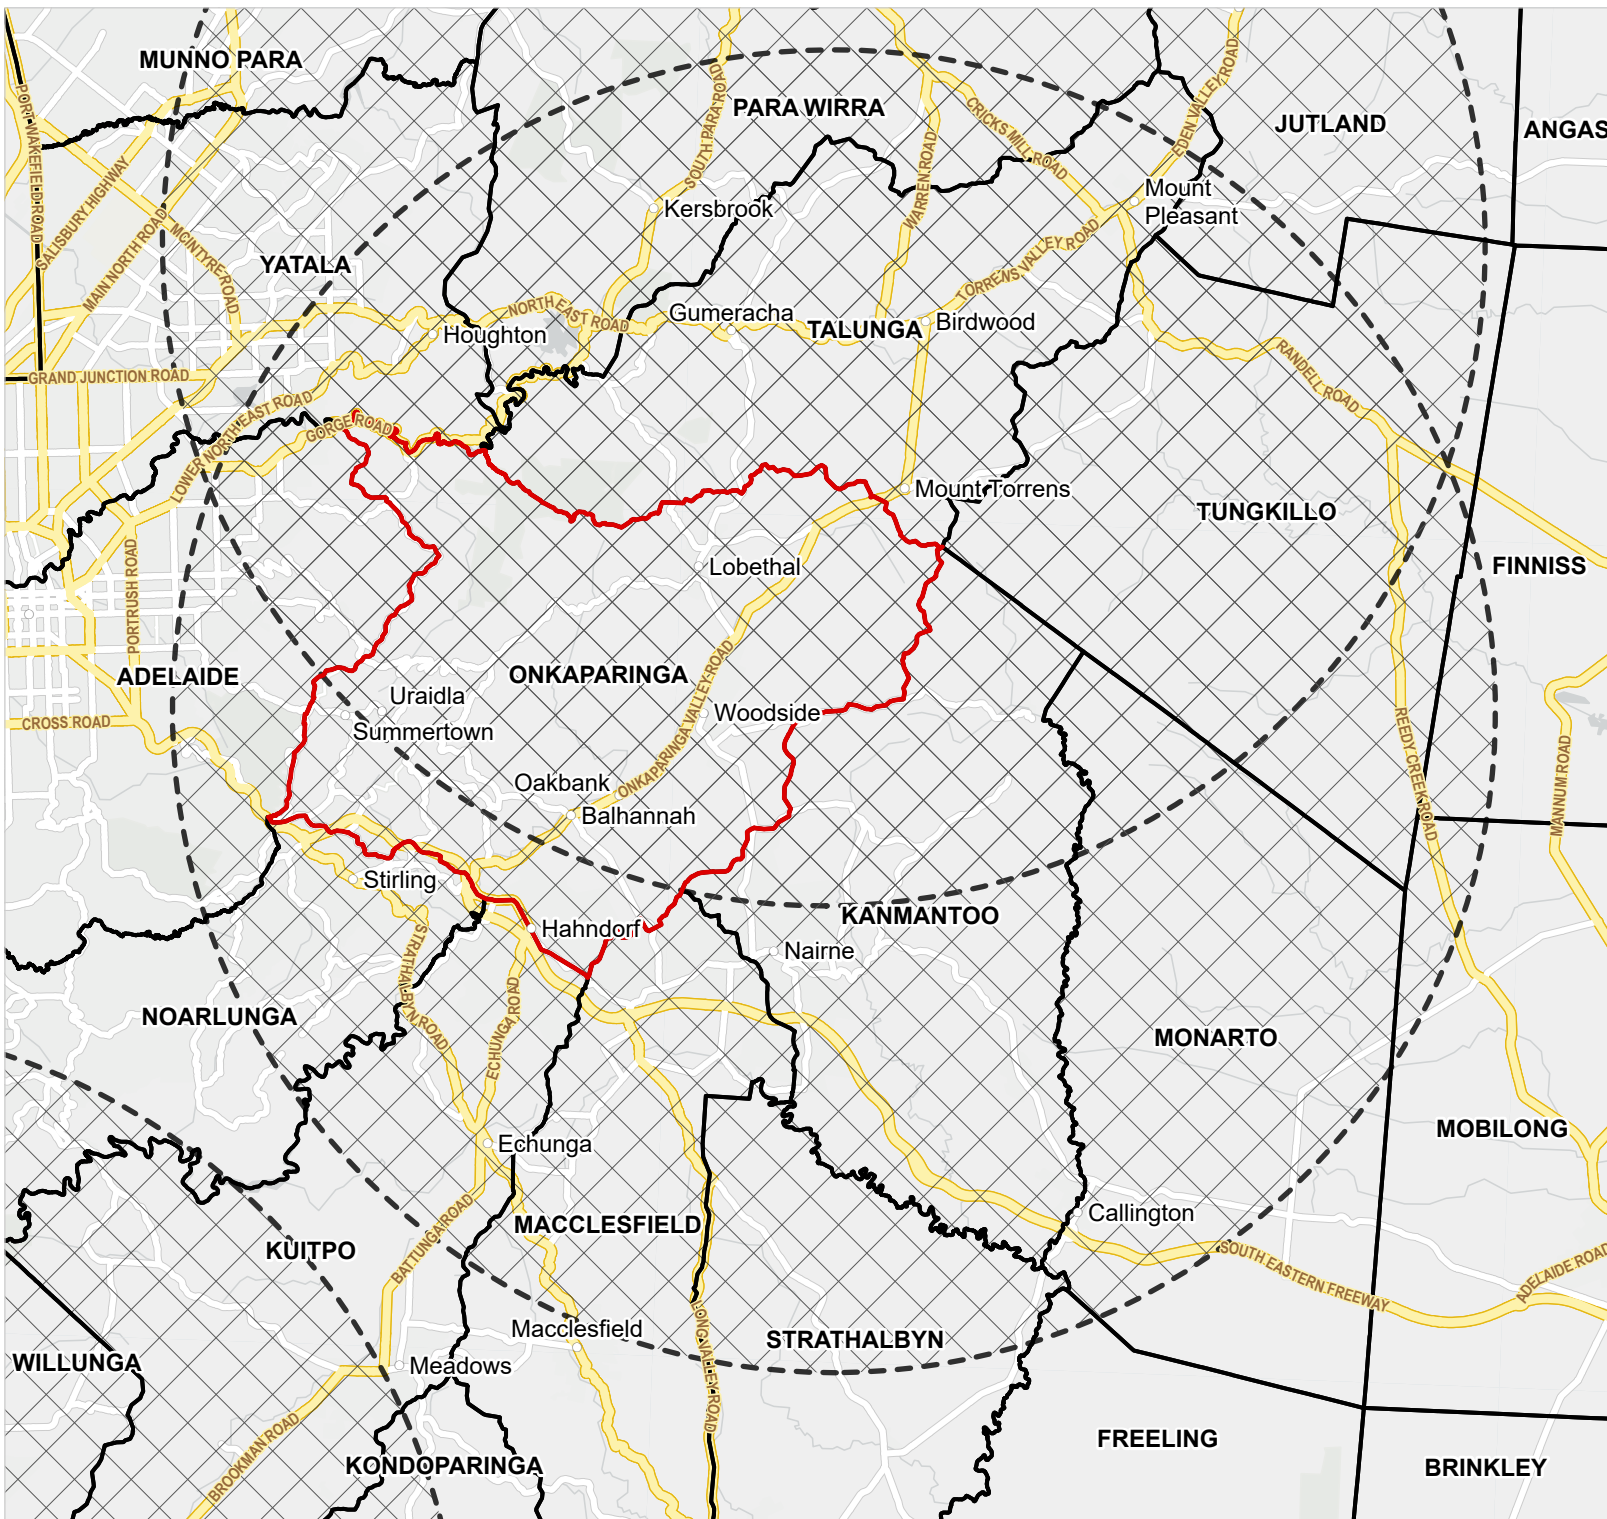

# Varroa Destructor Mite (VDM) Detection

-  25 km buffer
-  Hundreds
-  Major roads
-  Medium roads

Map produced date 28 November 2025  
 Map produced by PIRSA Spatial J200236  
 Data sources Government of South Australia, ESRI