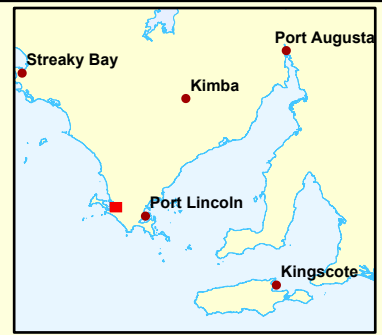

COFFIN BAY GROWING AREA 2026

SASQAP HARVESTING AREAS

- Mt Dutton Bay Harvesting Area
- Kellidie Bay West Harvesting Area
- Kellidie Bay East Harvesting Area
- Port Douglas Harvesting Area
- Coffin Bay Harvesting Area

Legend

- ▲ Algal sampling sites
- ◆ Shellfish sampling sites
- ★ Micro sampling sites
- Bivalve sites
- ▨ Closed safety zone
- Harvest areas
- Ocean

0 0.25 0.5 1 Kilometres