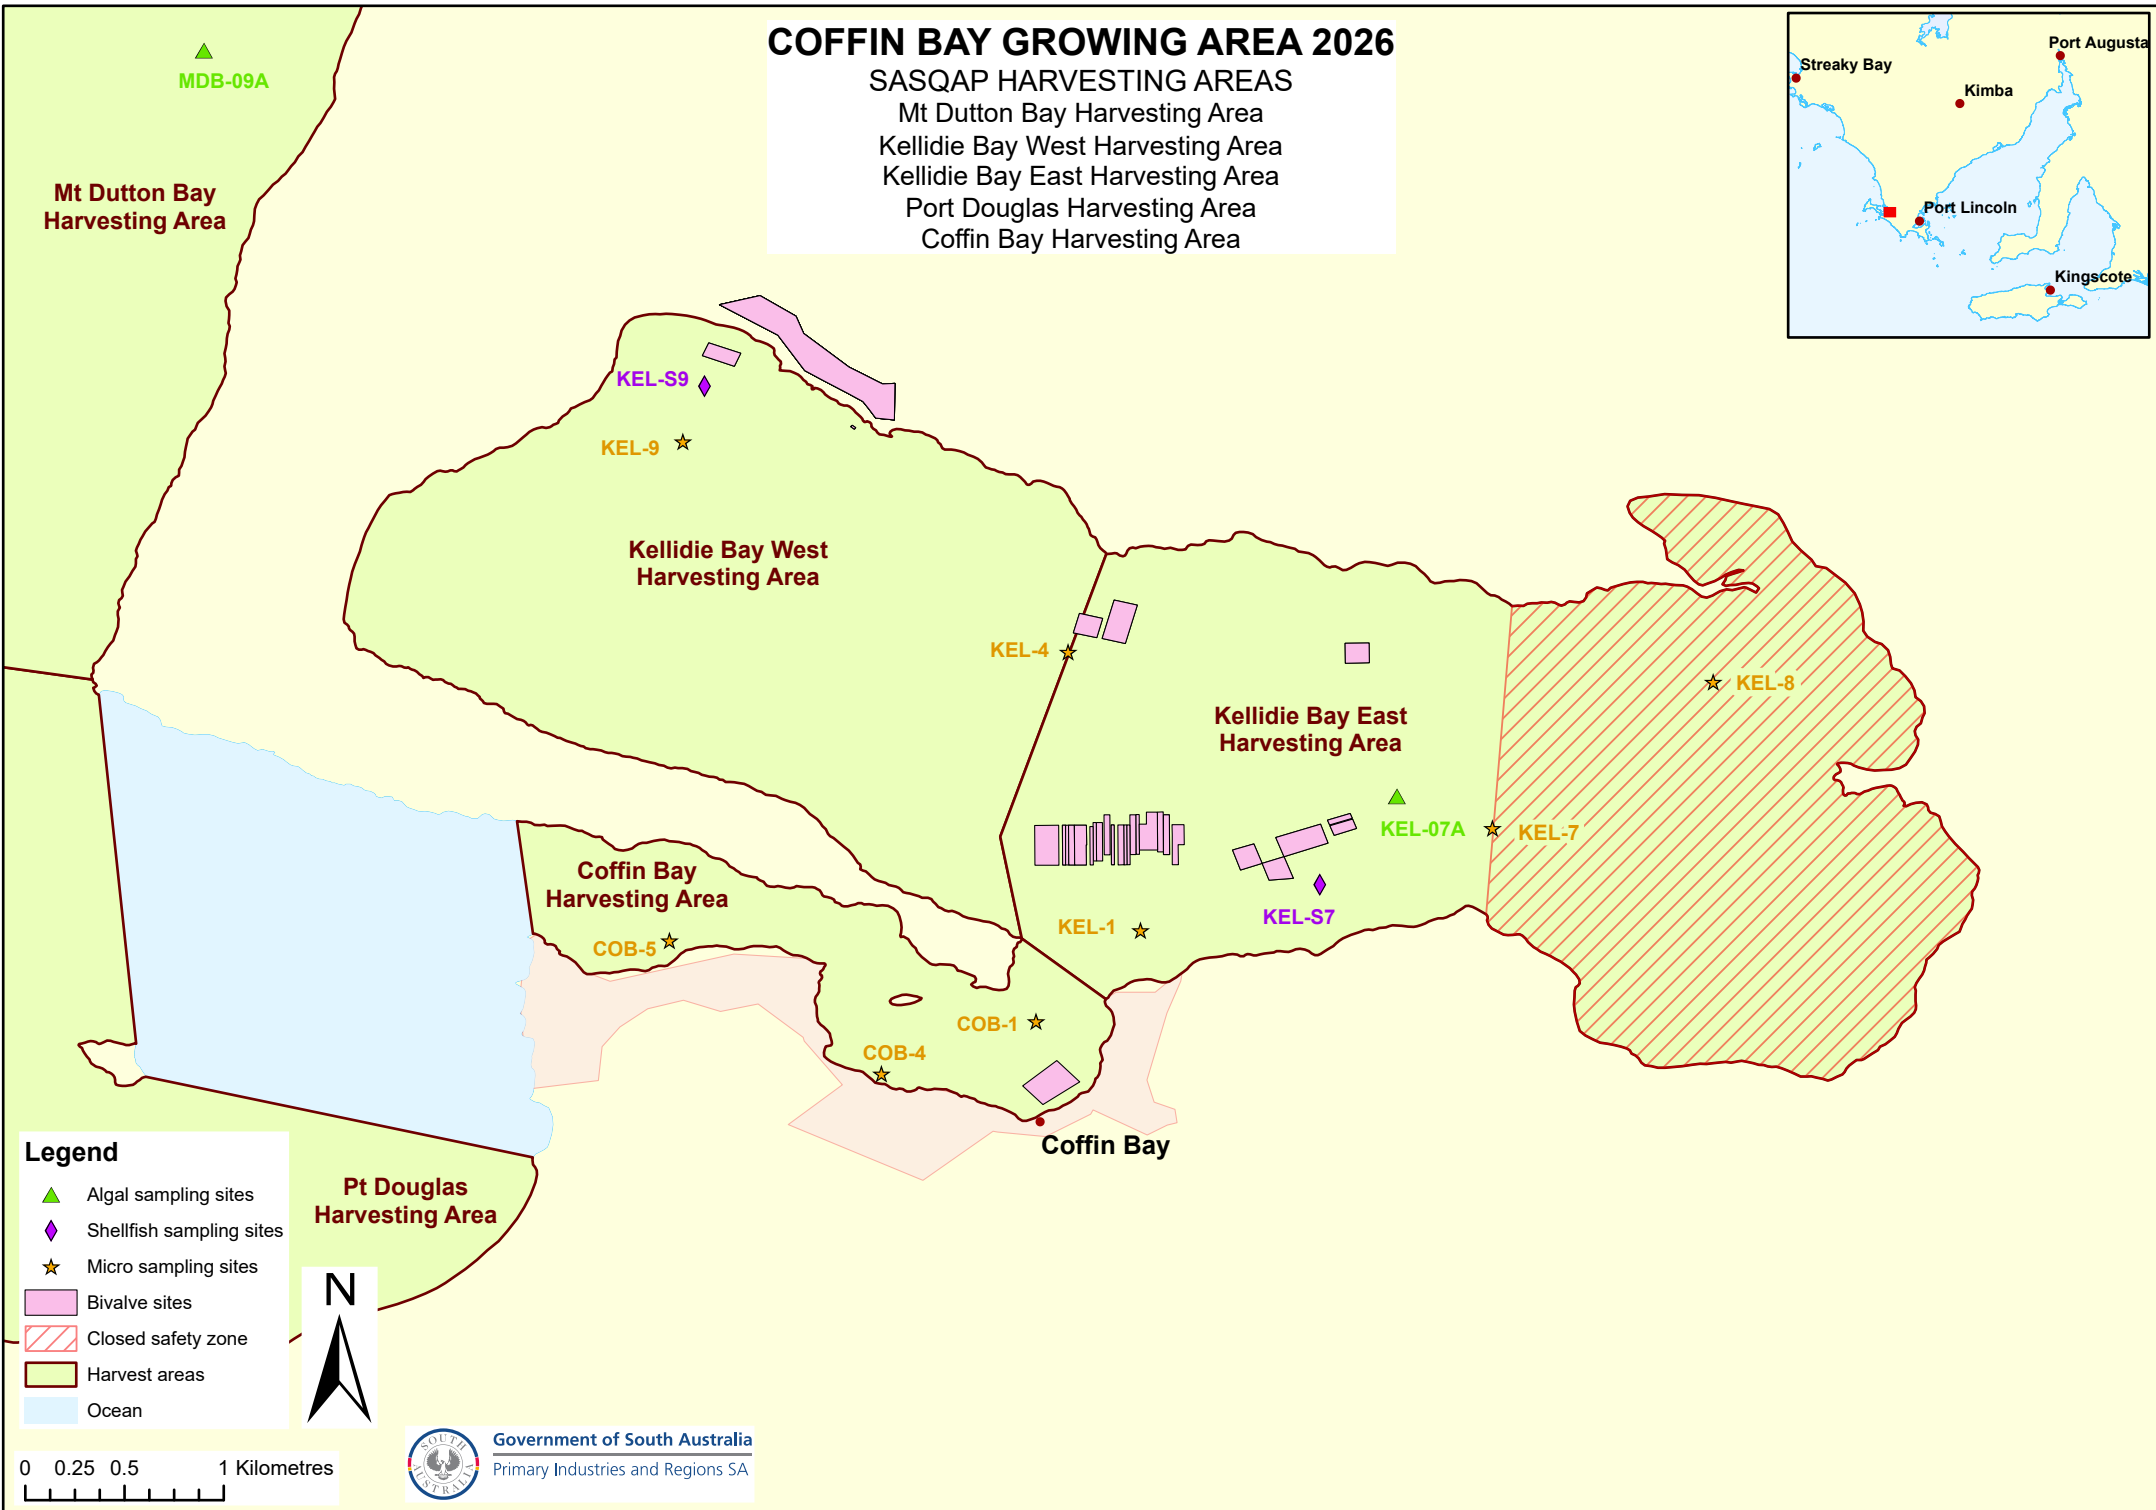

COFFIN BAY GROWING AREA 2026

SASQAP HARVESTING AREAS

- Mt Dutton Bay Harvesting Area
- Kellidie Bay West Harvesting Area
- Kellidie Bay East Harvesting Area
- Port Douglas Harvesting Area
- Coffin Bay Harvesting Area

Legend

- ▲ Algal sampling sites
- ◆ Shellfish sampling sites
- ★ Micro sampling sites
- Bivalve sites
- ▨ Closed safety zone
- Harvest areas
- Ocean

0 0.25 0.5 1 Kilometres