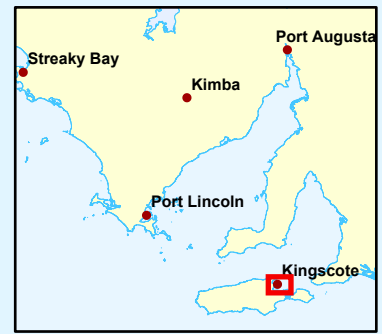

NEPEAN BAY GROWING AREA 2026

SASQAP HARVESTING AREAS

Western Cove Harvesting Area

Legend

- ▲ Algal sampling sites
- ◆ Shellfish sampling sites
- ★ Micro sampling sites
- Bivalve sites
- ▨ Closed safety zone
- Harvest areas

0 1 2 3 Kilometres

Government of South Australia
Primary Industries and Regions SA

American River