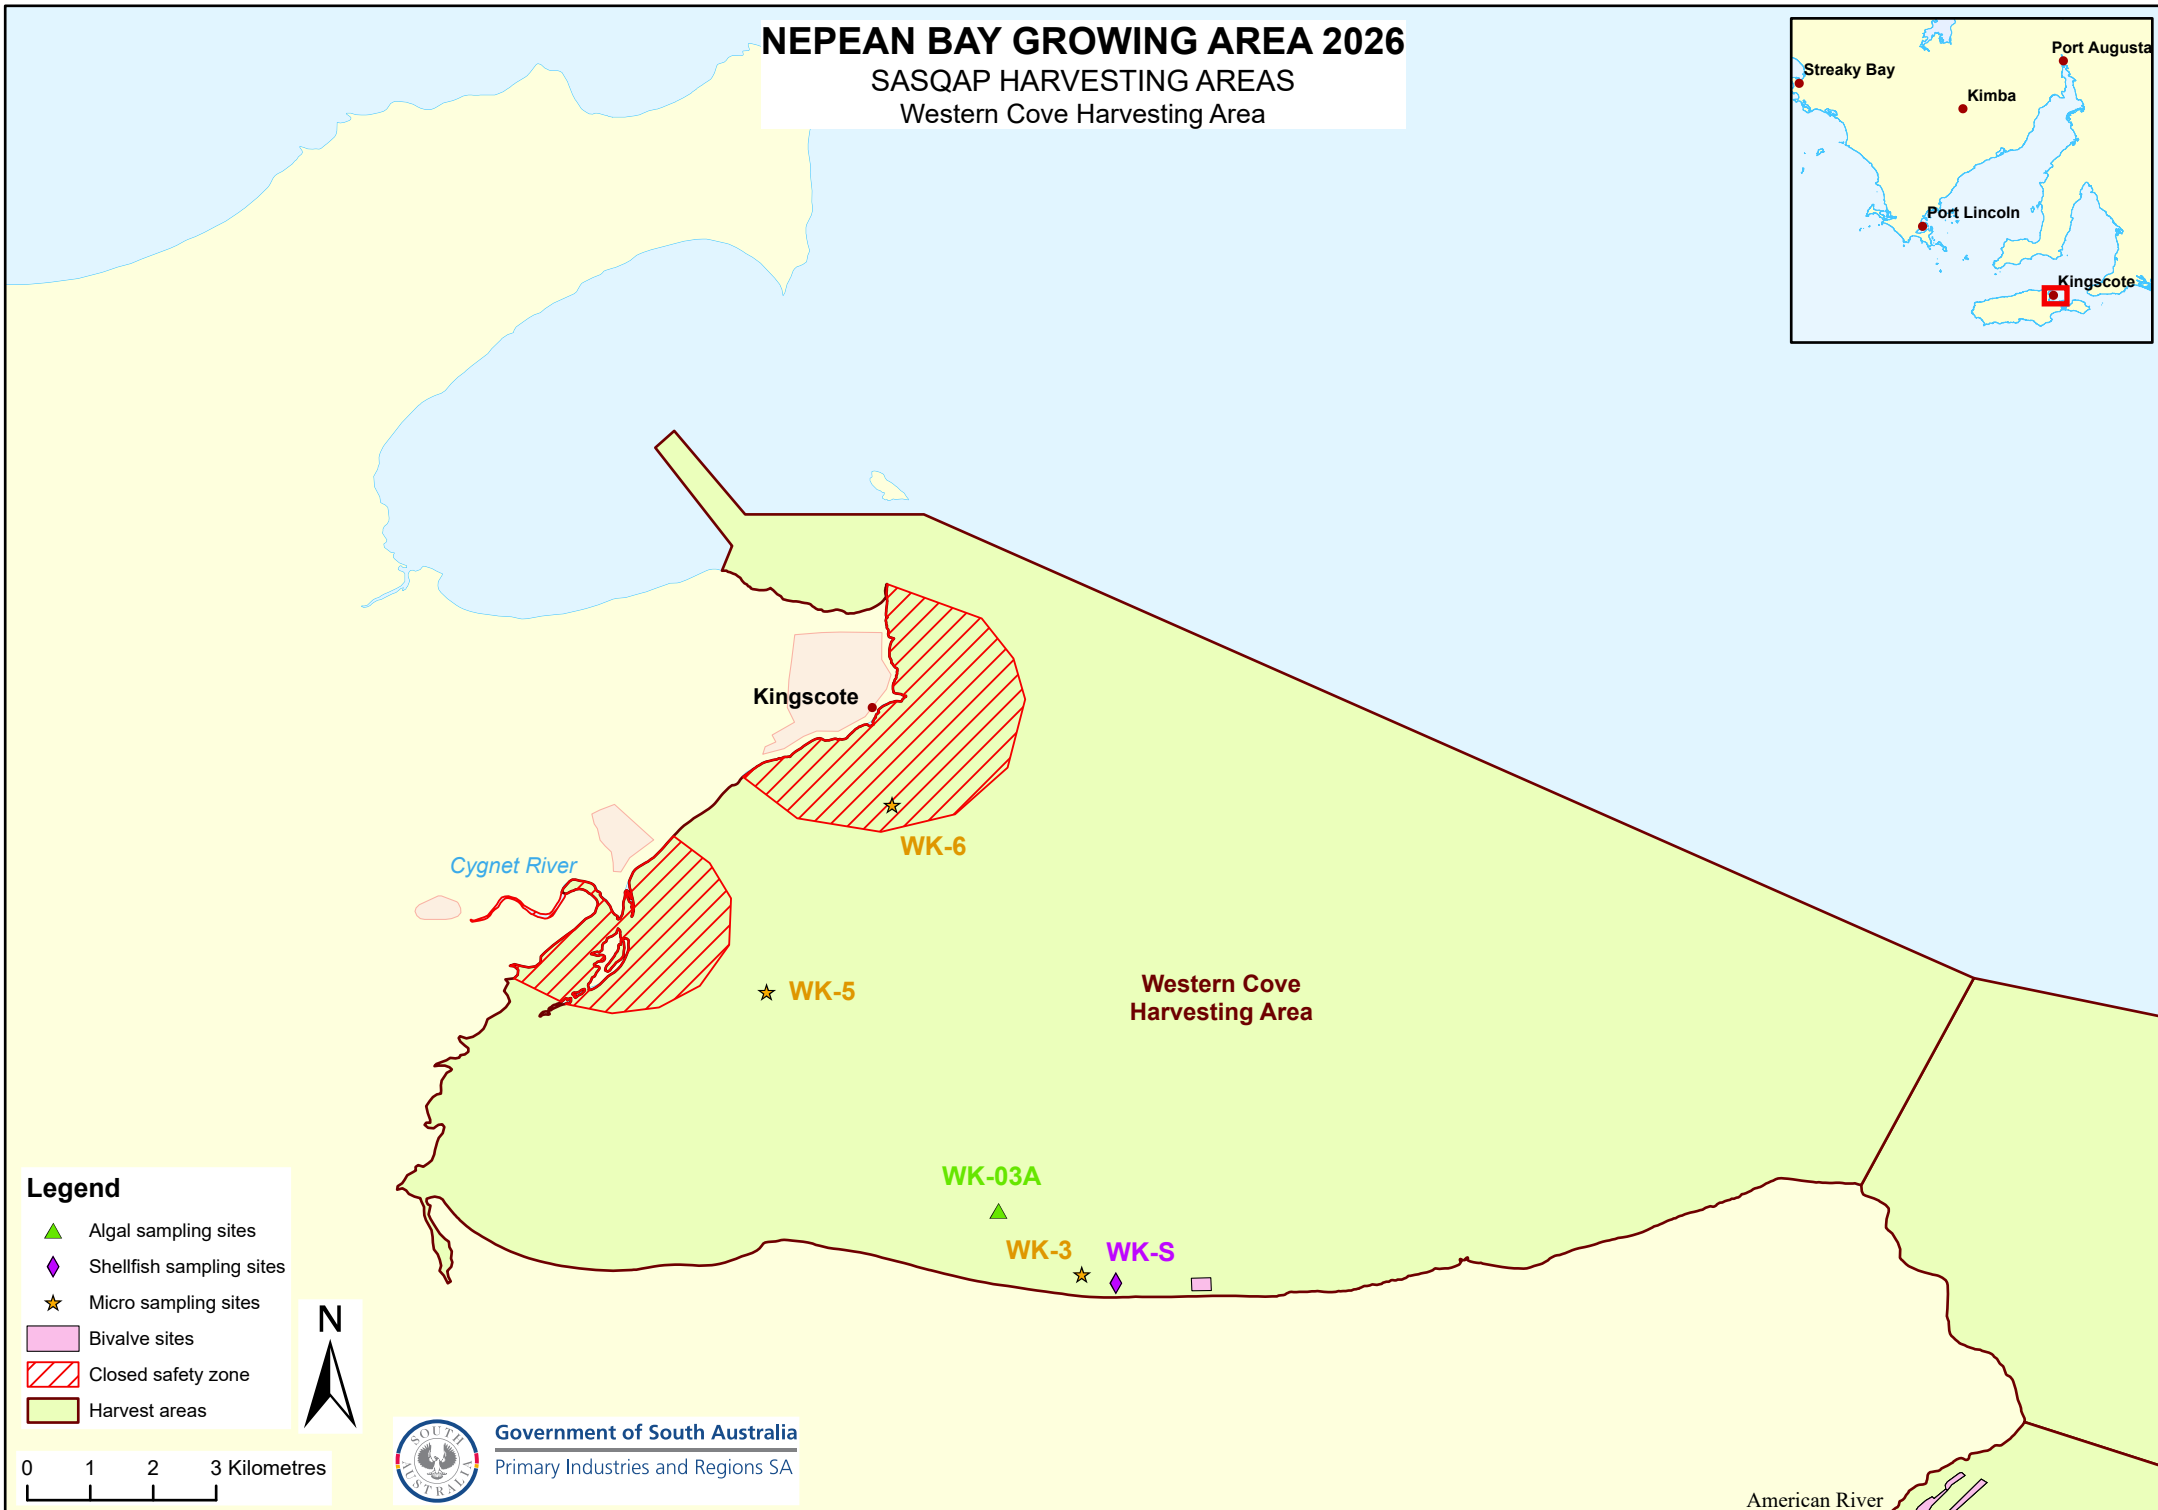

NEPEAN BAY GROWING AREA 2026

SASQAP HARVESTING AREAS

Western Cove Harvesting Area

Legend

- ▲ Algal sampling sites
- ◆ Shellfish sampling sites
- ★ Micro sampling sites
- Bivalve sites
- ▨ Closed safety zone
- Harvest areas

0 1 2 3 Kilometres

Government of South Australia
Primary Industries and Regions SA

American River