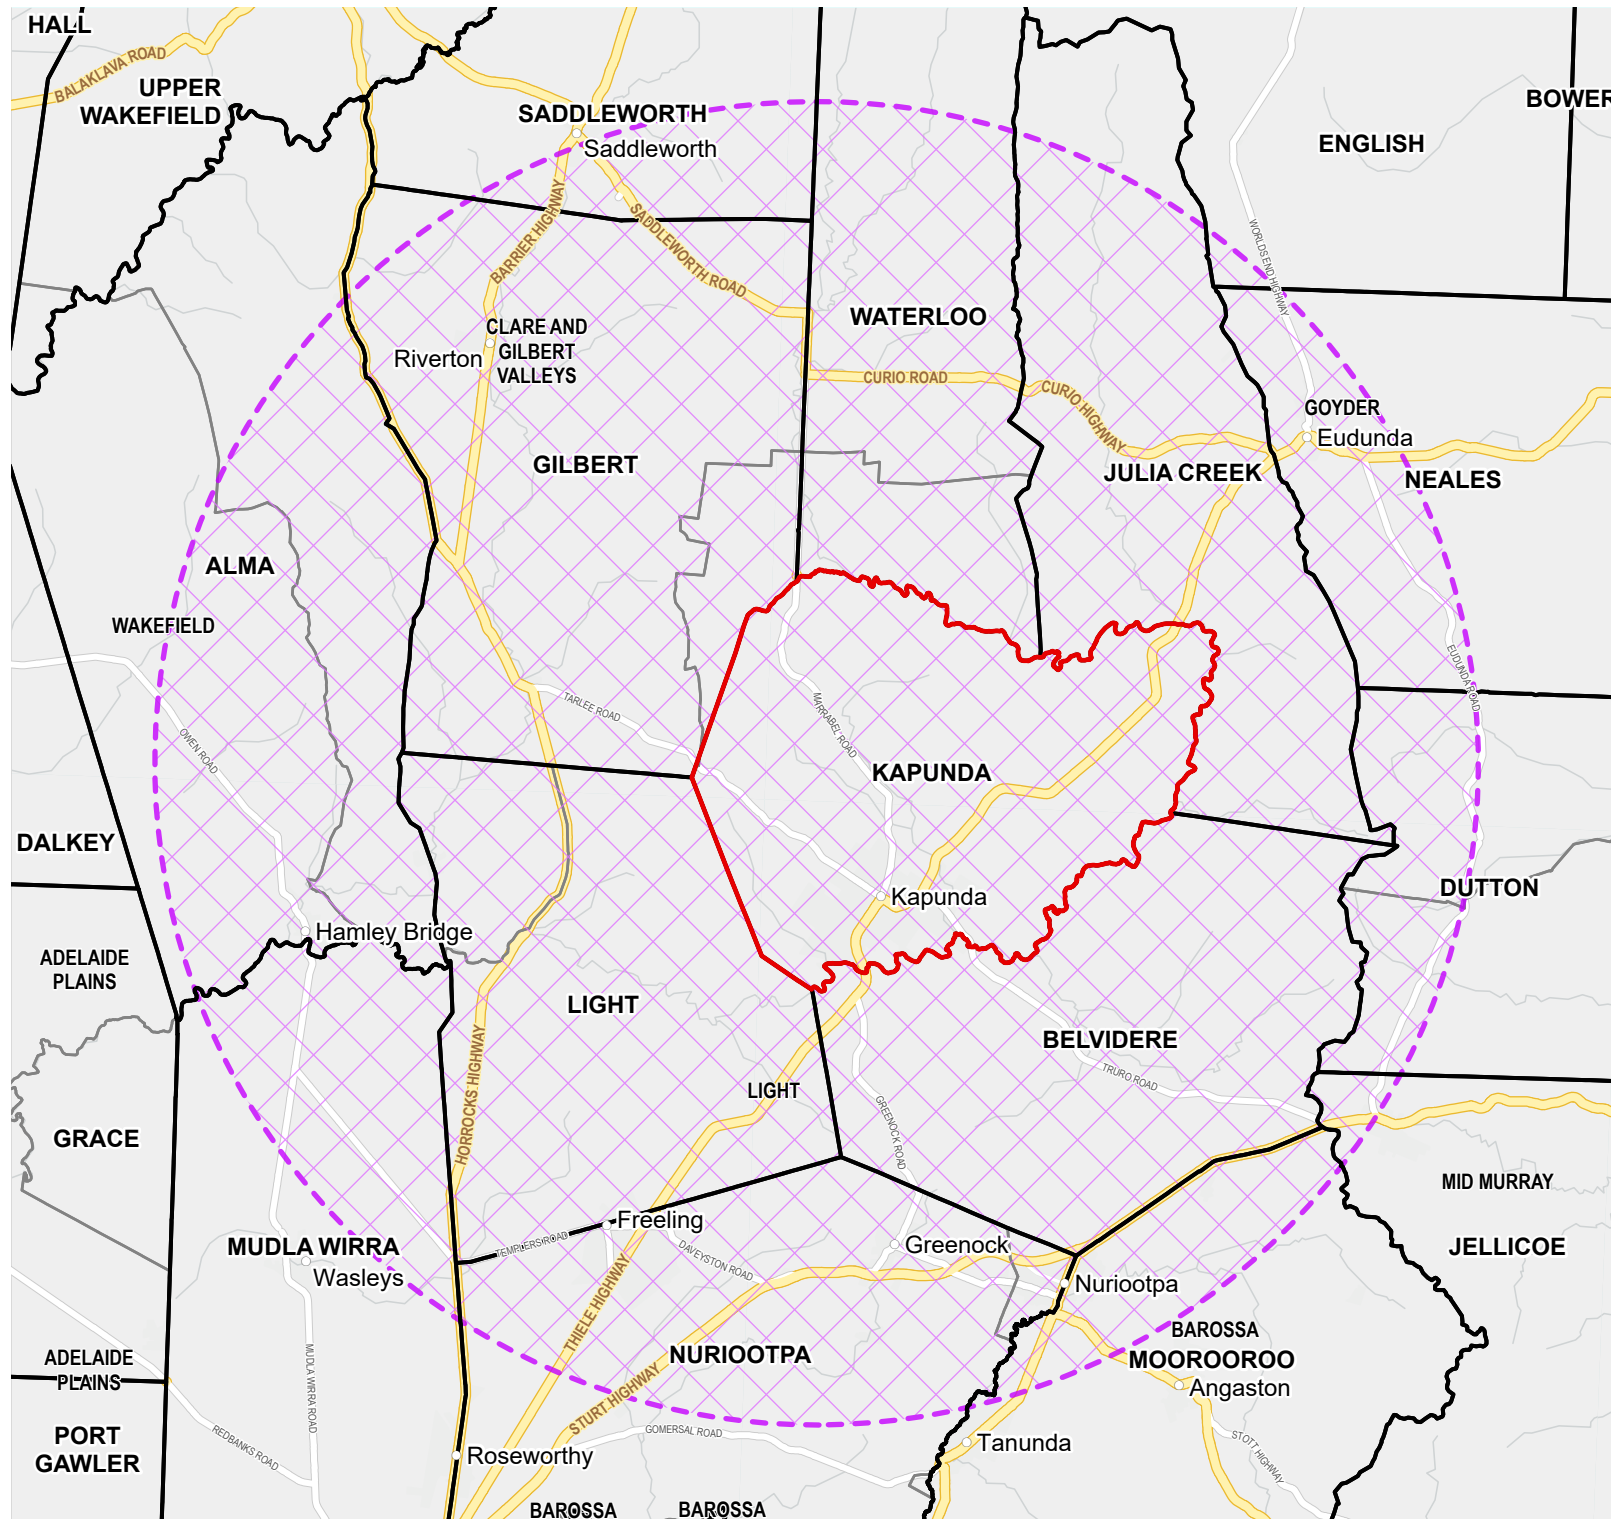

Varroa Destructor Mite (VDM) Detection

- New Detections - 25km buffer
- Hundreds
- Local Government Areas
- Major roads
- Medium roads

Map produced date 06 January 2026
 Map produced by PIRSA Spatial J200236
 Data sources Government of South Australia, ESRI