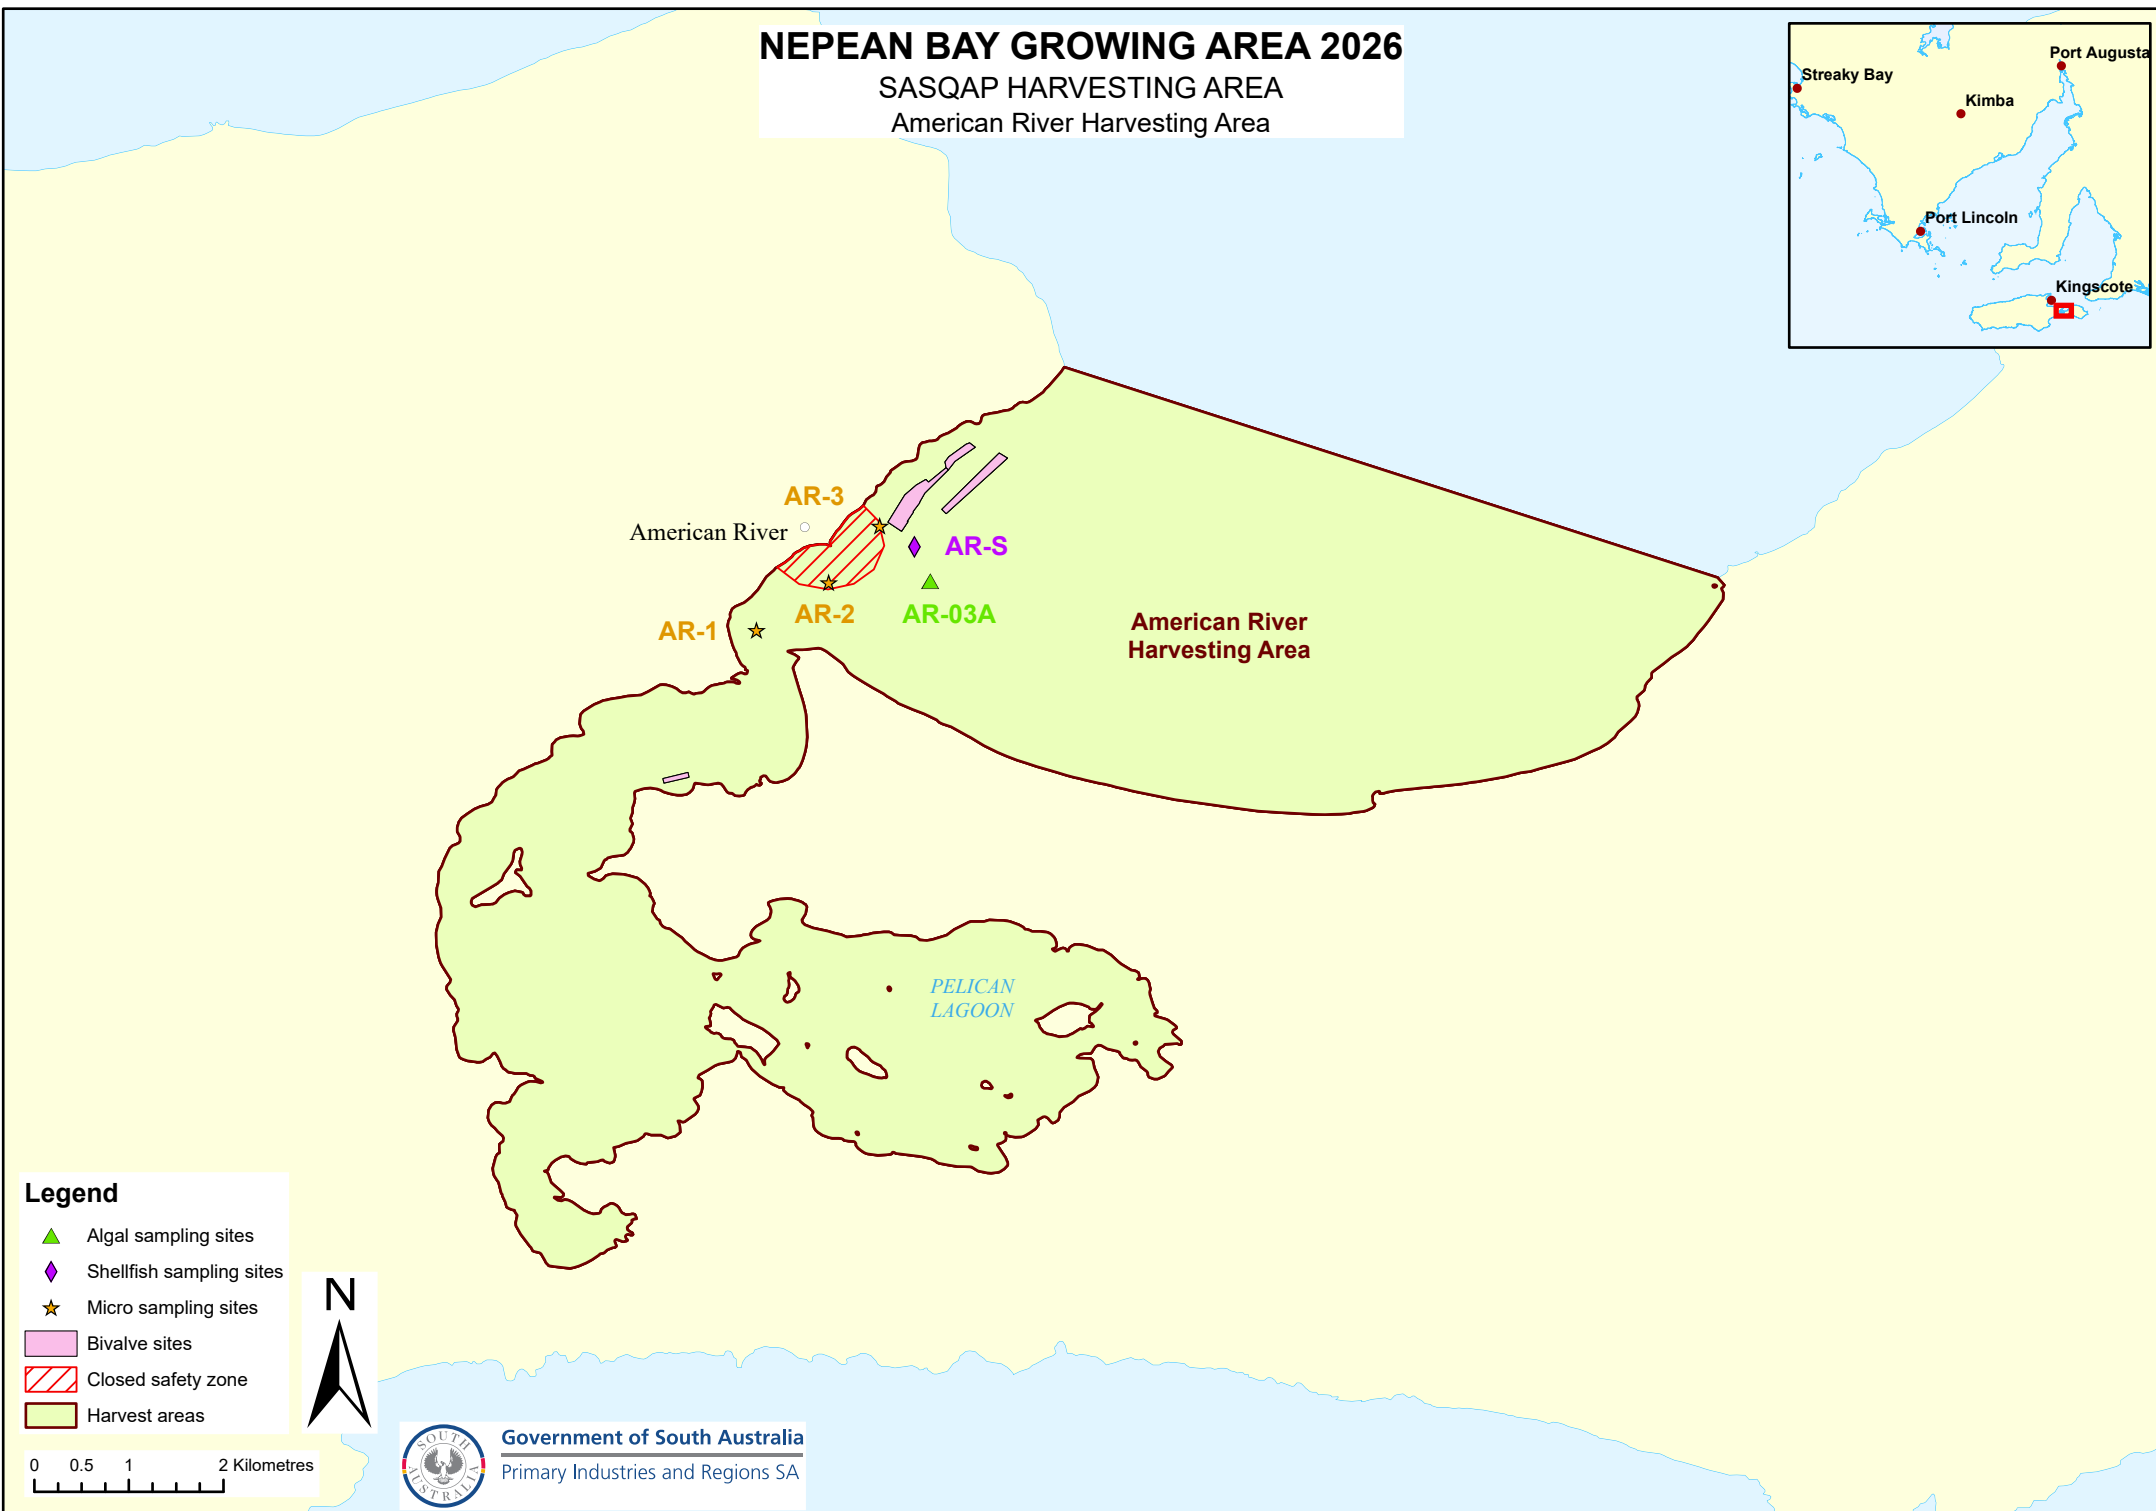

NEPEAN BAY GROWING AREA 2026

SASQAP HARVESTING AREA

American River Harvesting Area

Legend

- ▲ Algal sampling sites
- ◆ Shellfish sampling sites
- ★ Micro sampling sites
- Bivalve sites
- ▨ Closed safety zone
- Harvest areas

Government of South Australia
Primary Industries and Regions SA