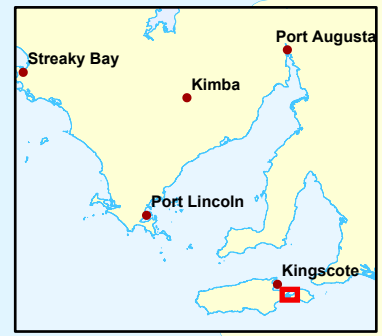

NEPEAN BAY GROWING AREA 2026

SASQAP HARVESTING AREA

American River Harvesting Area

Legend

- ▲ Algal sampling sites
- ◆ Shellfish sampling sites
- ★ Micro sampling sites
- Bivalve sites
- ▨ Closed safety zone
- Harvest areas