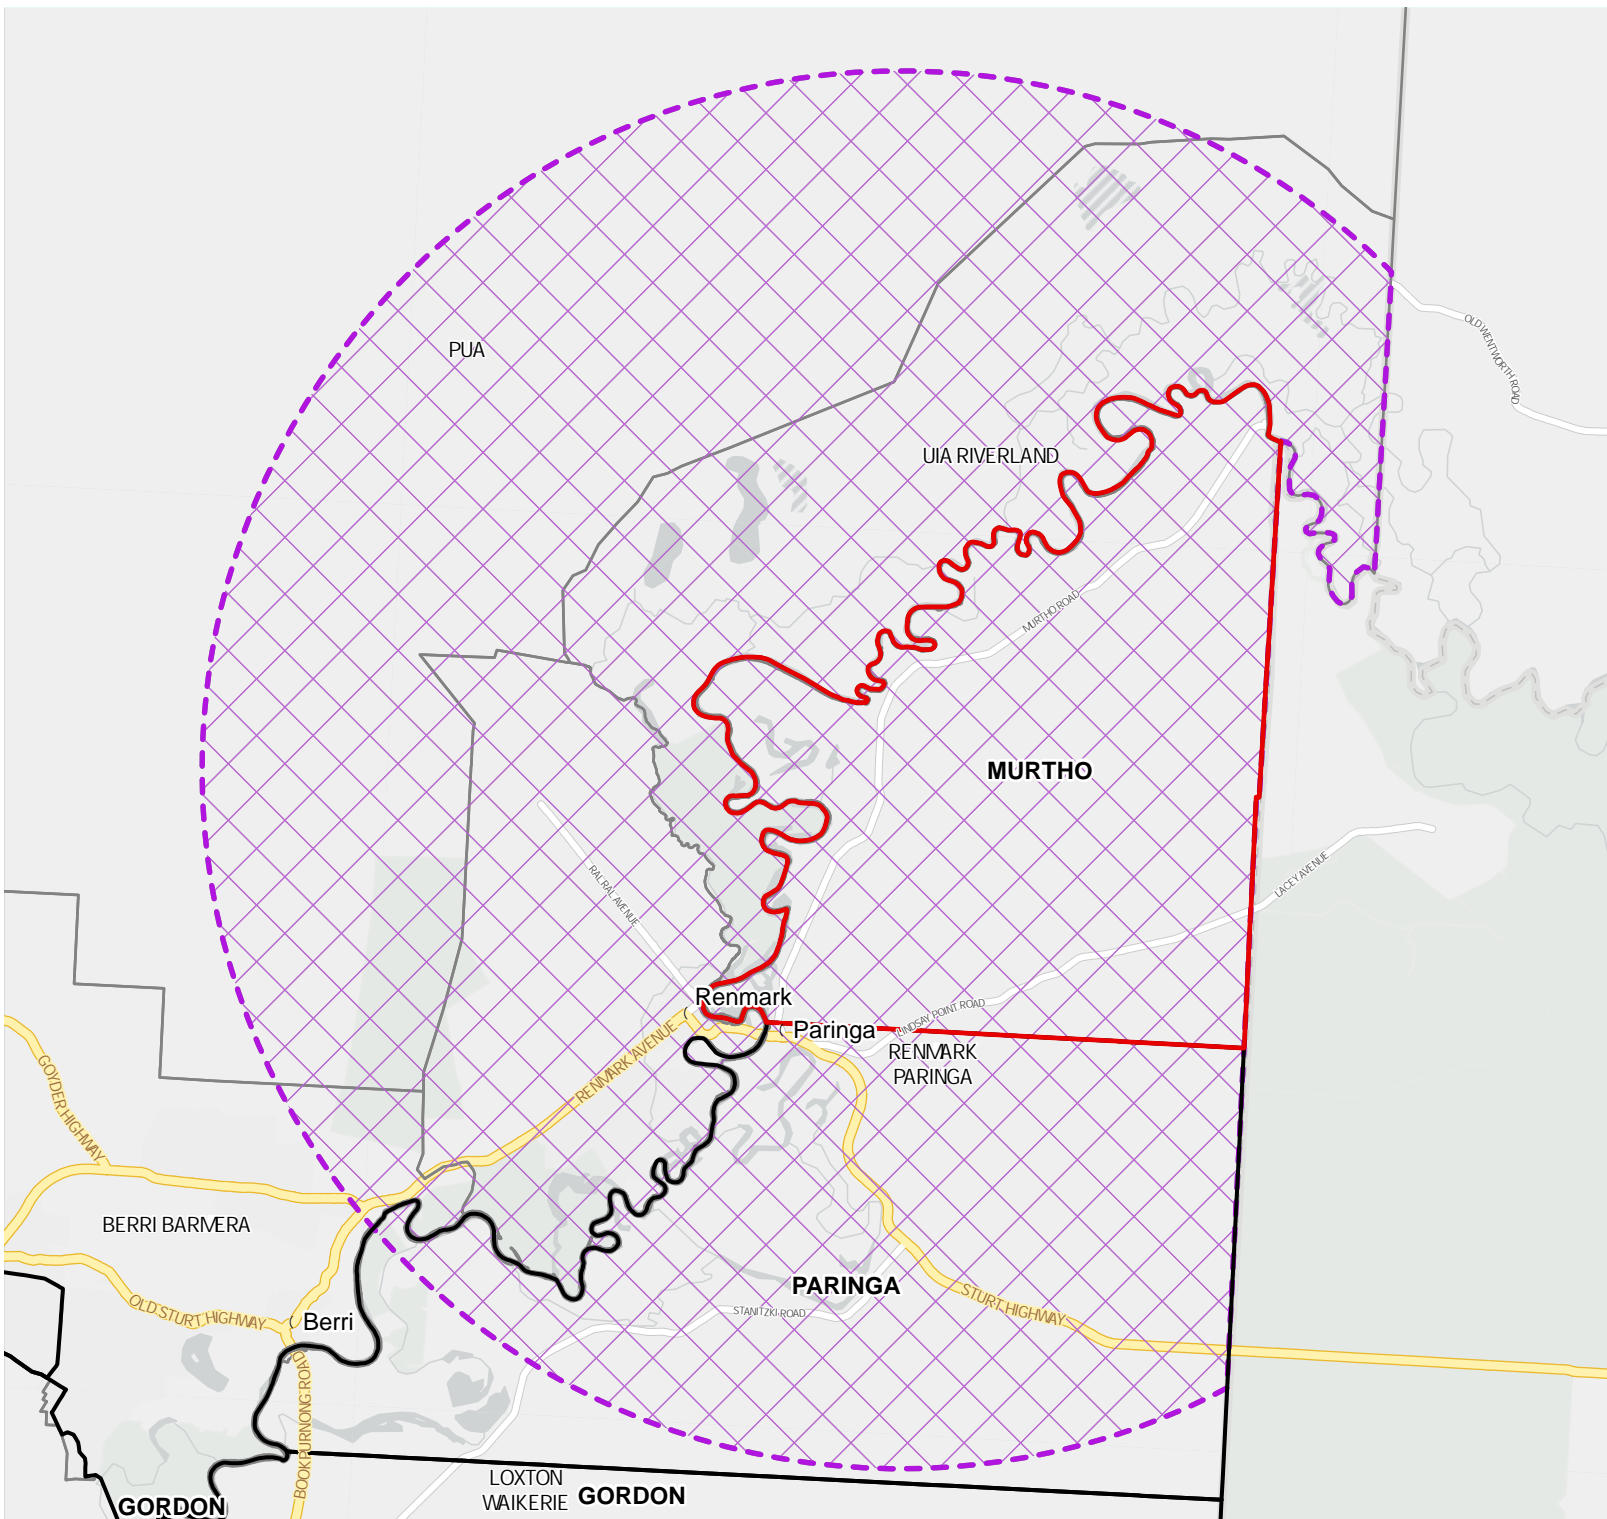

# Varroa Destructor Mite (VDM) Detection

- New Detections - 25km buffer
- Hundreds
- Local Government Areas
- Major roads
- Medium roads

Map produced date 16 January 2026  
Map produced by PIRSA Spatial J200236  
Data sources Government of South Australia, ESRI