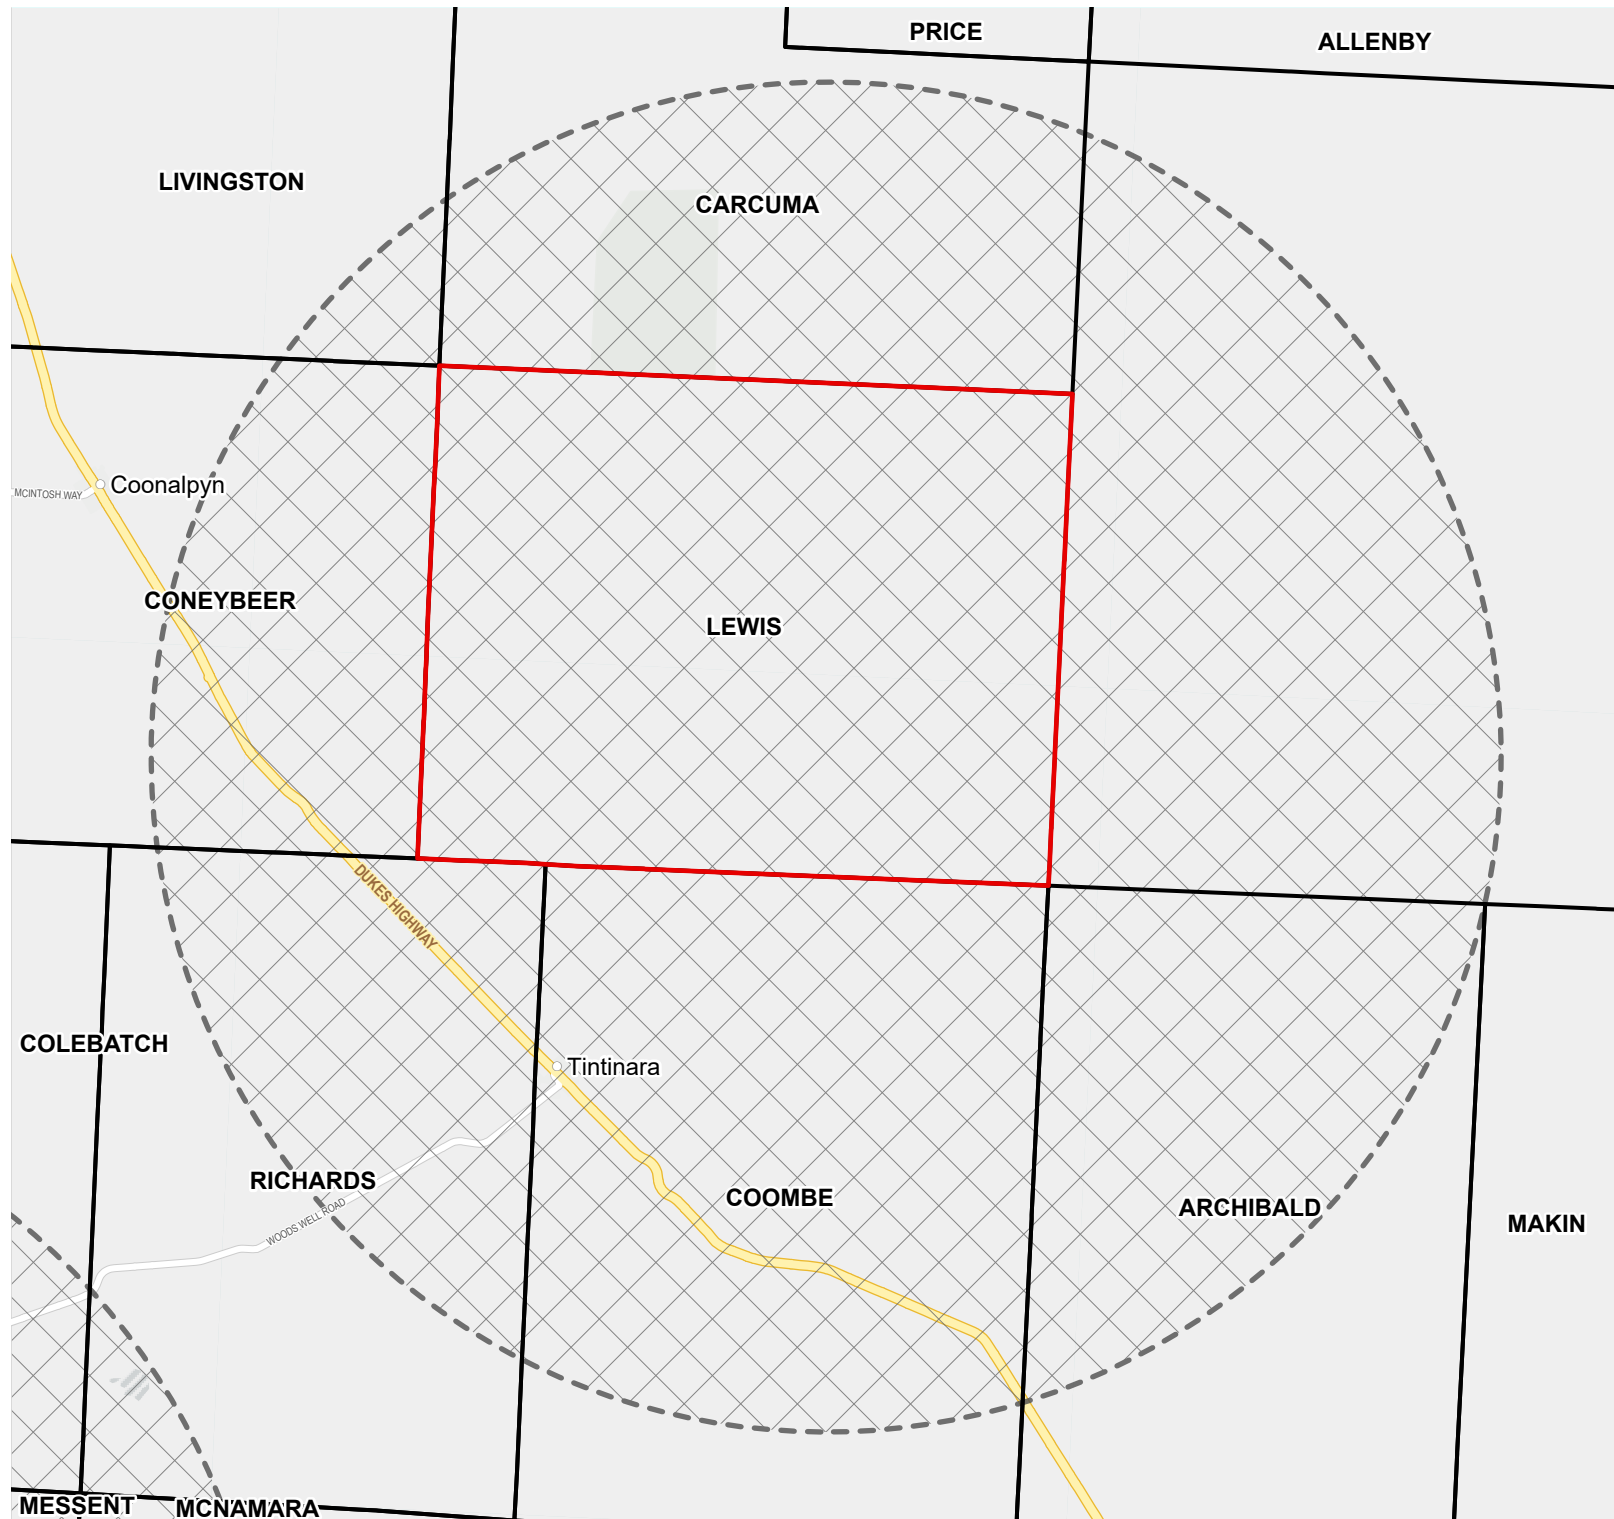

# Varroa Destructor Mite (VDM) Detection

- 25 km buffer
- Hundreds
- Major roads
- Medium roads

Map produced date 11 December 2025  
Map produced by PIRSA Spatial J200236  
Data sources Government of South Australia, ESRI