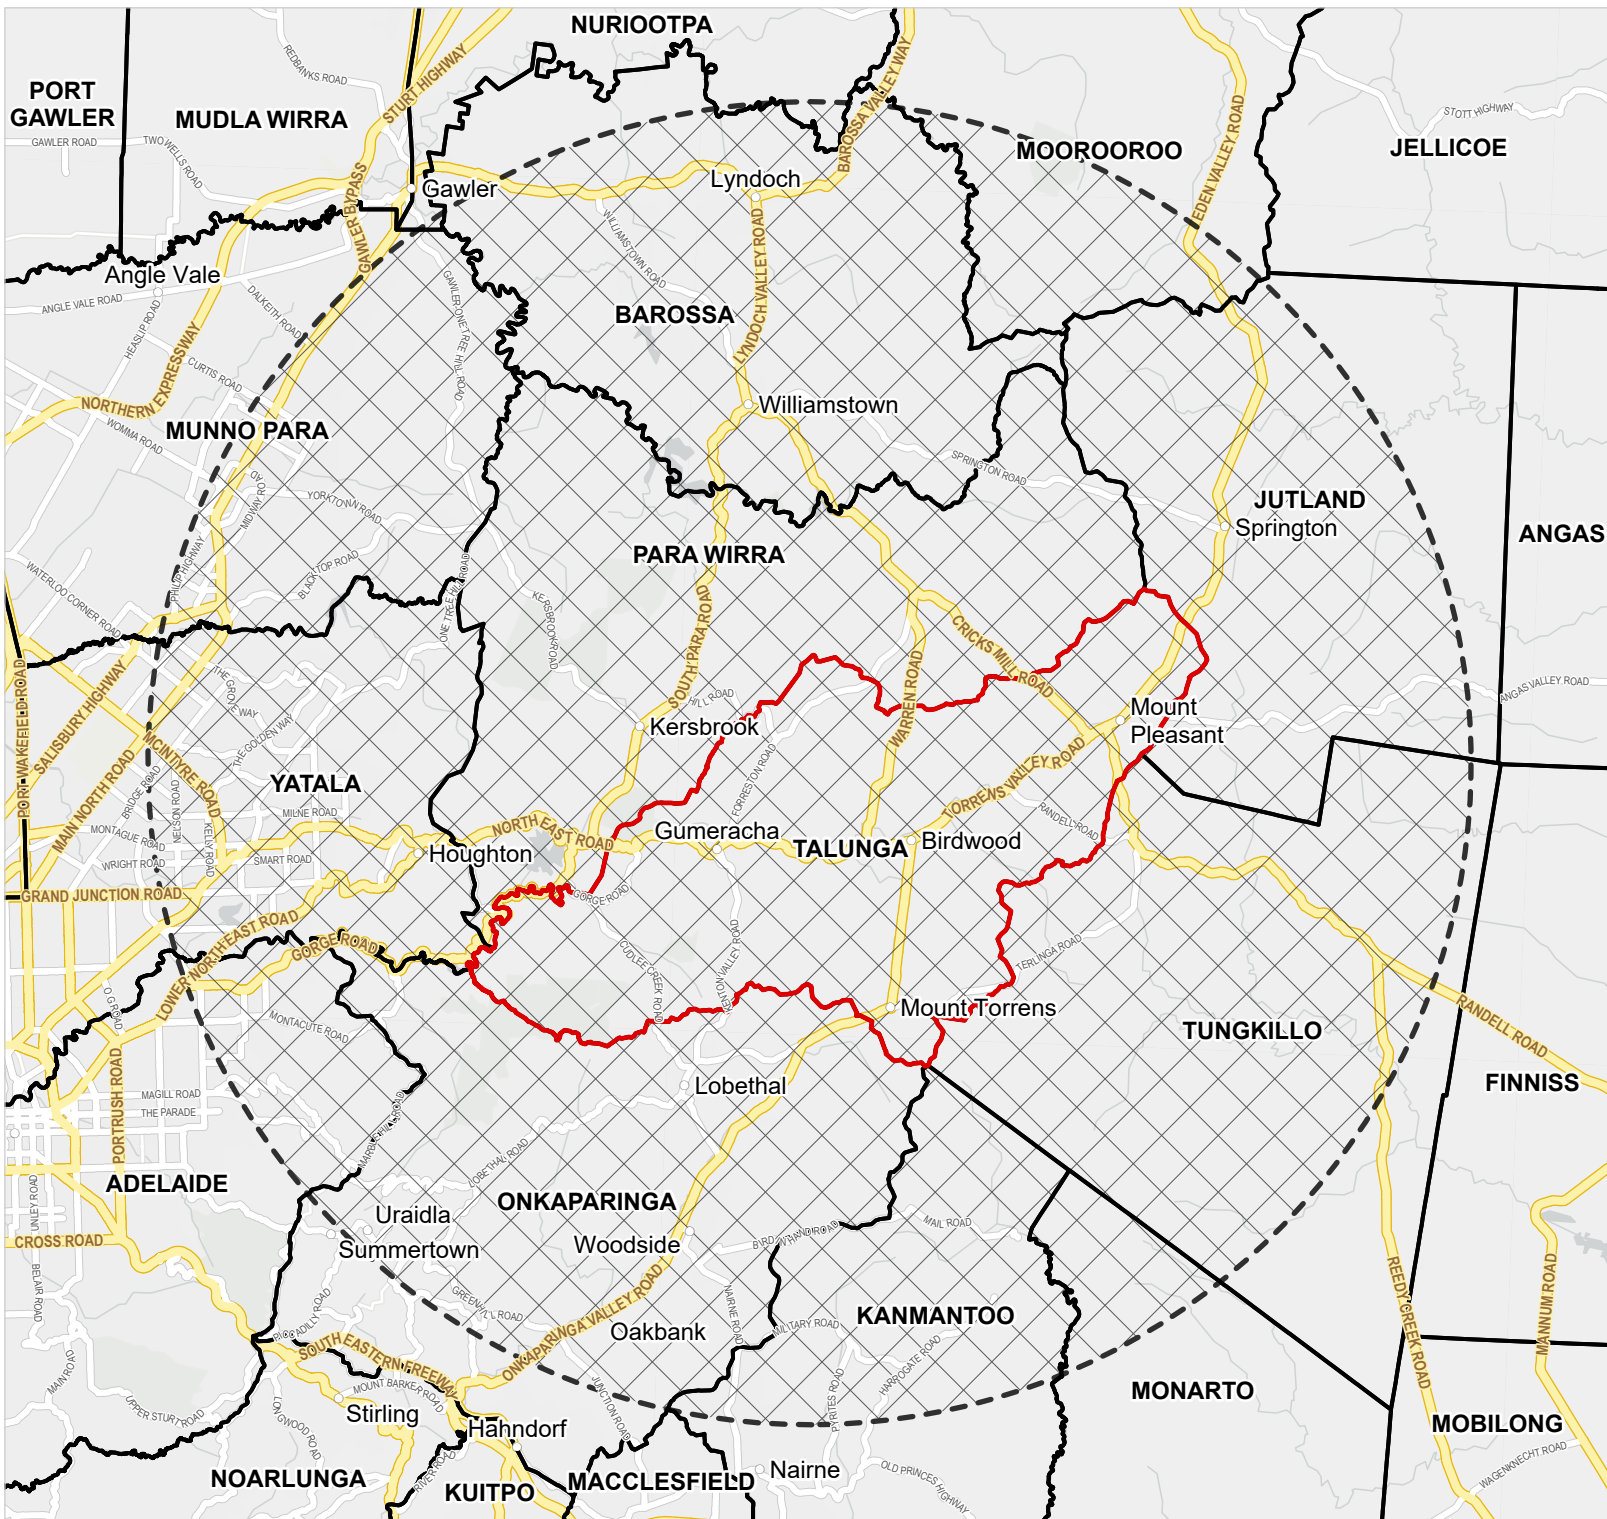

Varroa Destructor Mite (VDM) Detection

-  25 km buffer
-  Hundreds
-  Major roads
-  Medium roads

Map produced date 26 November 2025
 Map produced by PIRSA Spatial J200236
 Data sources Government of South Australia, ESRI